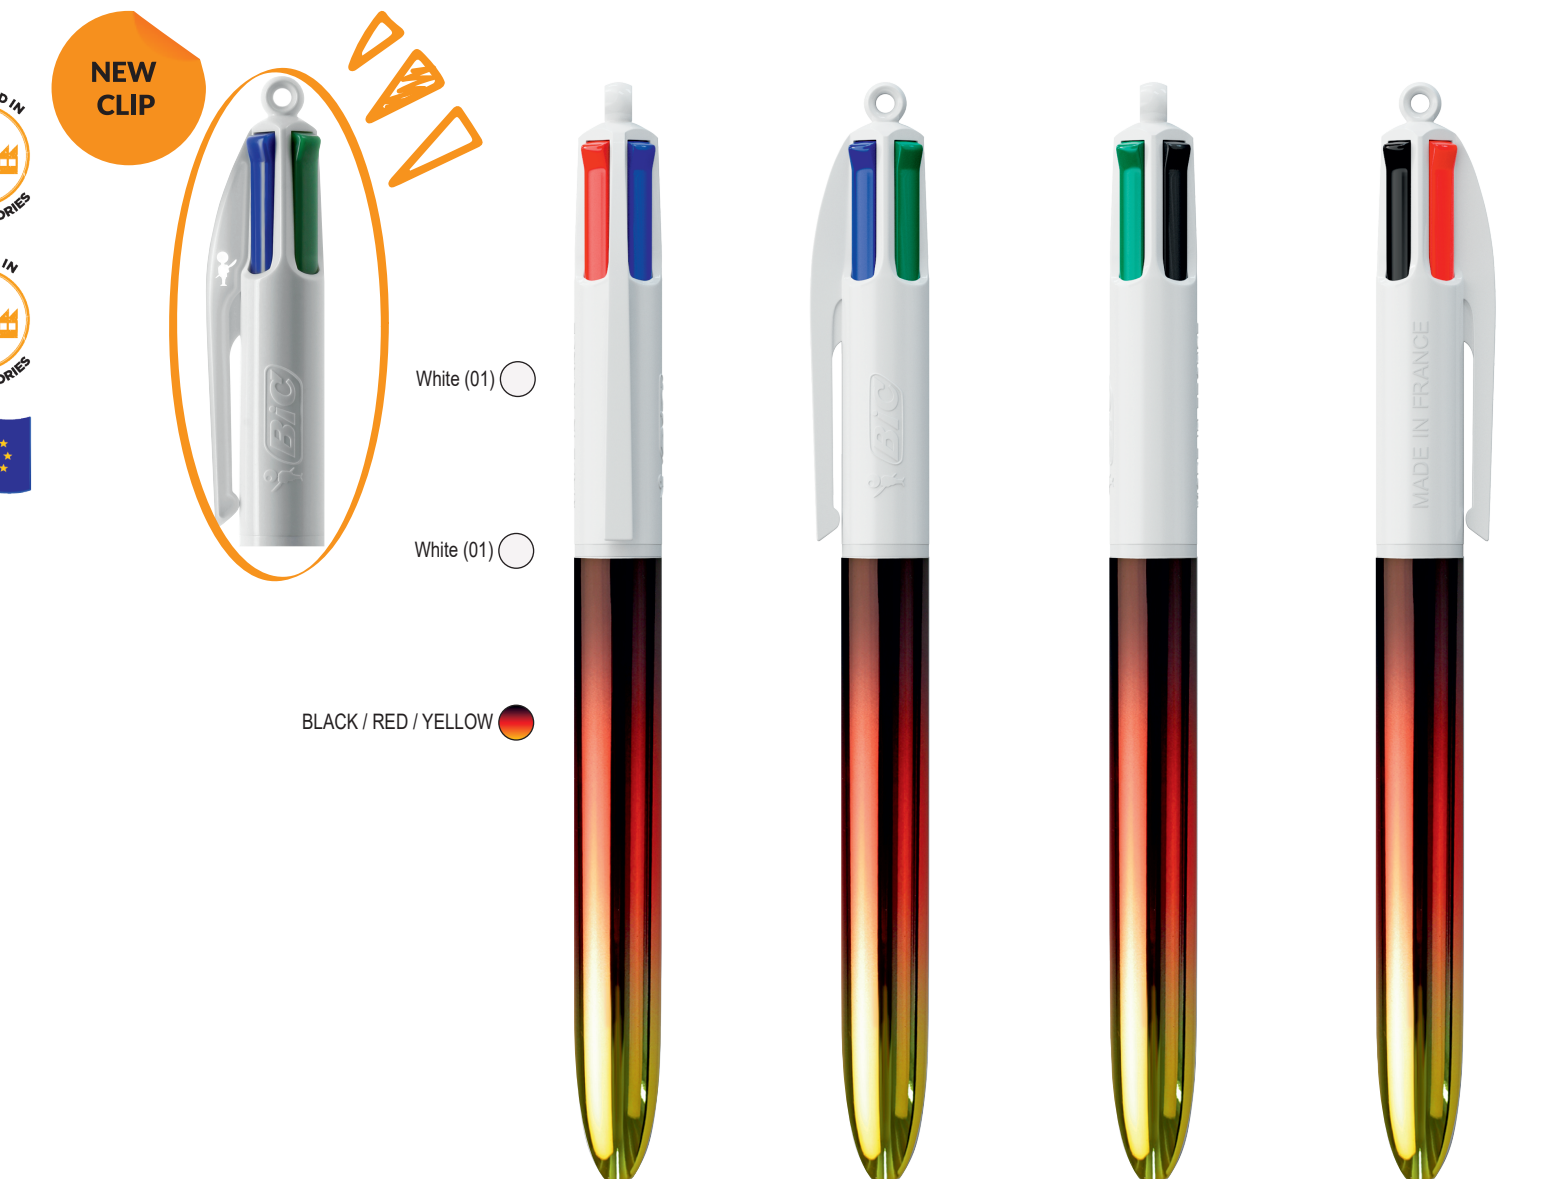

SCREEN PRINTING  
Clip centered: 30 x 43 mm.  
2 colours

SCREEN PRINTING  
Rear cap: 10 x 22 mm.  
1 colour  
Only available on white caps

LP Red/Yellow/Red\_UP&RI white

Our iconic BIC® 4 Colours® is becoming more sustainable, now with 13% less plastic on the upper part!  
Between June 2023 and June 2024 bear in mind that you may receive your order line with the standard clip or the new clip containing less plastic.

LP Red/Silver/Blue\_UP&RI white

Our iconic BIC® 4 Colours® is becoming more sustainable, now with 13% less plastic on the upper part!  
Between June 2023 and June 2024 bear in mind that you may receive your order line with the standard clip or the new clip containing less plastic.

LP Black/Red/Yellow\_UP&RI white

Our iconic BIC® 4 Colours® is becoming more sustainable, now with 13% less plastic on the upper part!  
Between June 2023 and June 2024 bear in mind that you may receive your order line with the standard clip or the new clip containing less plastic.

LP Red/Silver/Green\_UP&RI white

Our iconic BIC® 4 Colours® is becoming more sustainable, now with 13% less plastic on the upper part!  
Between June 2023 and June 2024 bear in mind that you may receive your order line with the standard clip or the new clip containing less plastic.