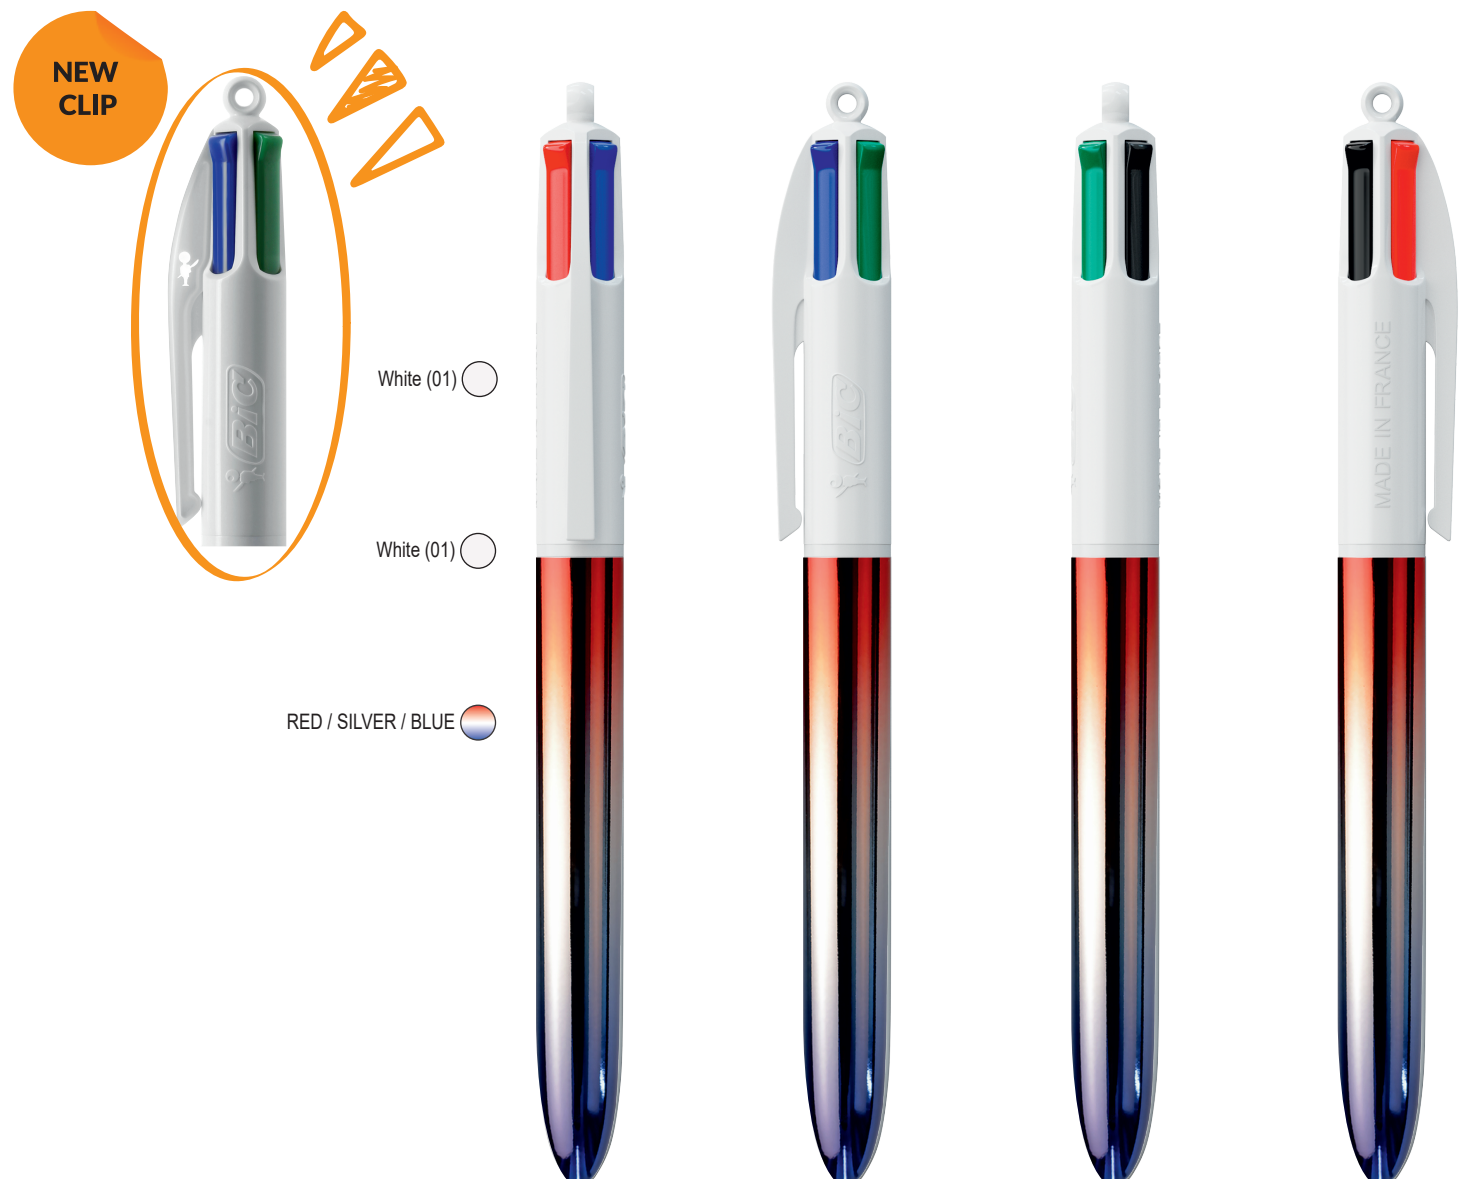

SCREEN PRINTING  
Clip centered: 30 x 43 mm.  
2 colours

SCREEN PRINTING  
Rear cap: 10 x 22 mm.  
1 colour  
Only available on white caps

LP Red/Yellow/Red\_UP&RI white

Our iconic BIC® 4 Colours® is becoming more sustainable, now with 13% less plastic on the upper part!  
Between June 2023 and June 2024 bear in mind that you may receive your order line with the standard clip or the new clip containing less plastic.

LP Red/Silver/Blue\_UP&RI white

Our iconic BIC® 4 Colours® is becoming more sustainable, now with 13% less plastic on the upper part!  
Between June 2023 and June 2024 bear in mind that you may receive your order line with the standard clip or the new clip containing less plastic.

LP Black/Red/Yellow\_UP&RI white

Our iconic BIC® 4 Colours® is becoming more sustainable, now with 13% less plastic on the upper part!  
Between June 2023 and June 2024 bear in mind that you may receive your order line with the standard clip or the new clip containing less plastic.

LP Red/Silver/Green\_UP&RI white

Our iconic BIC® 4 Colours® is becoming more sustainable, now with 13% less plastic on the upper part!  
Between June 2023 and June 2024 bear in mind that you may receive your order line with the standard clip or the new clip containing less plastic.