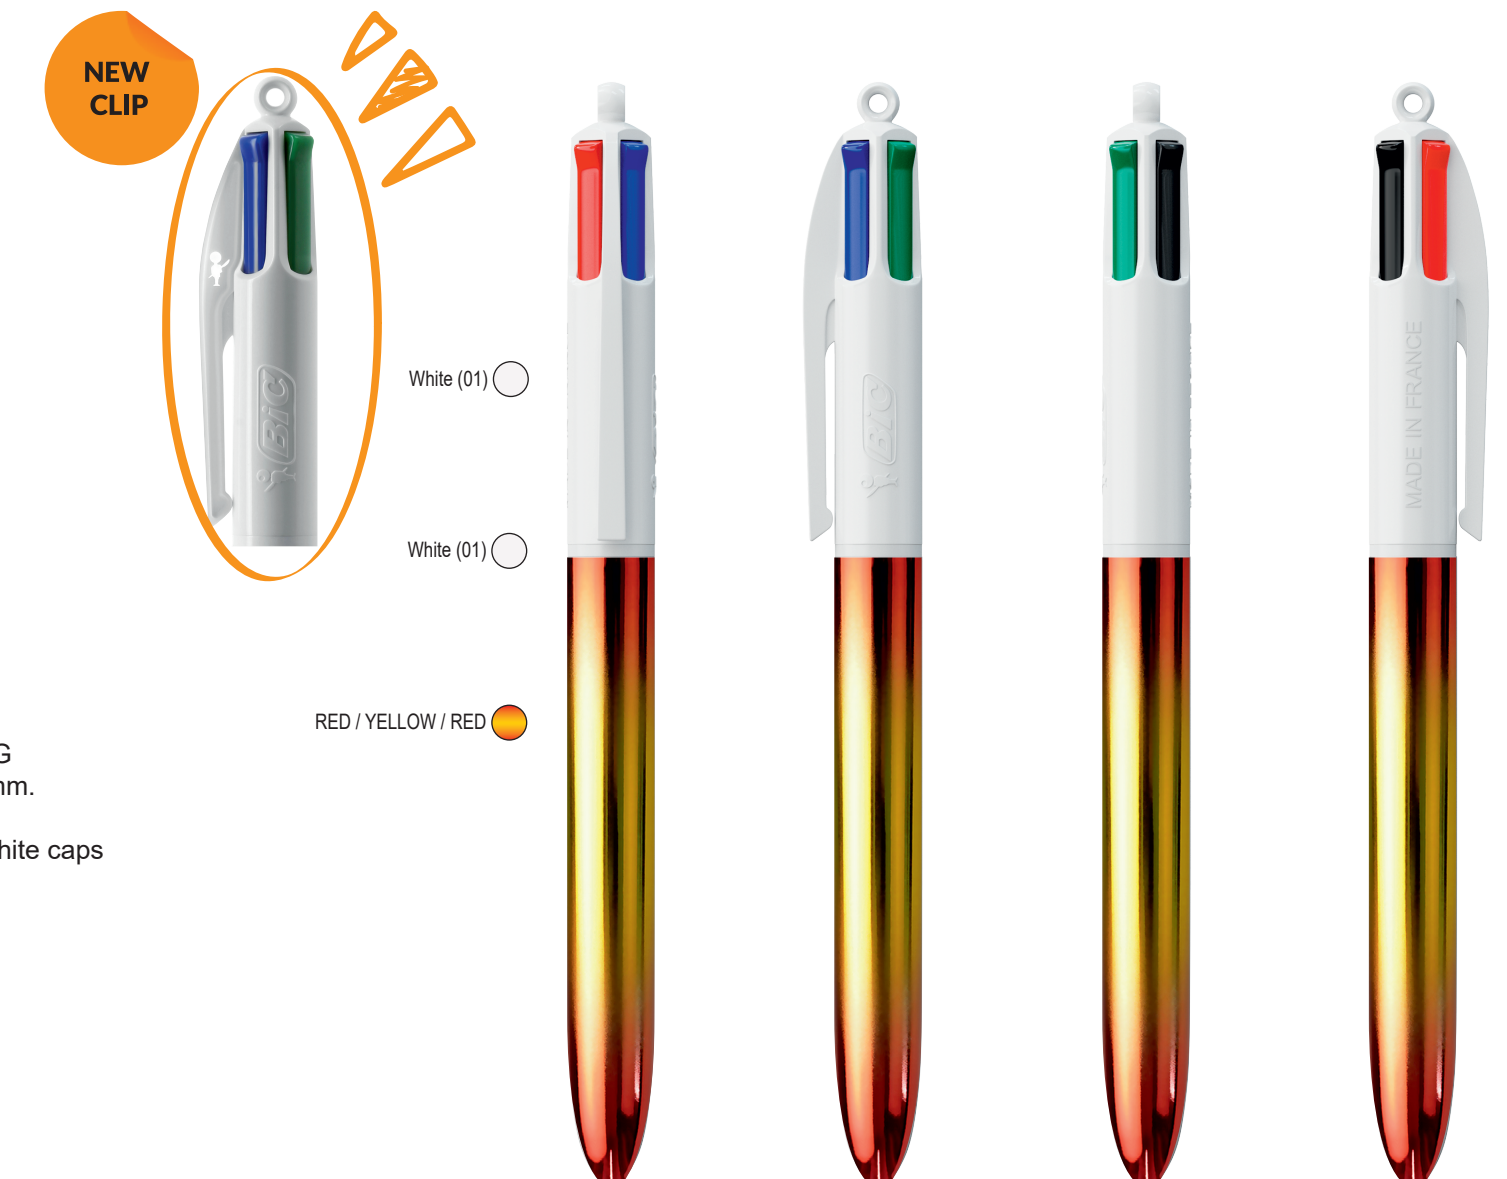

SCREEN PRINTING  
Clip centered: 30 x 43 mm.  
2 colours

SCREEN PRINTING  
Rear cap: 10 x 22 mm.  
1 colour  
Only available on white caps

LP Red/Yellow/Red\_UP&RI white

Our iconic BIC® 4 Colours® is becoming more sustainable, now with 13% less plastic on the upper part!  
Between June 2023 and June 2024 bear in mind that you may receive your order line with the standard clip or the new clip containing less plastic.

LP Red/Silver/Blue\_UP&RI white

Our iconic BIC® 4 Colours® is becoming more sustainable, now with 13% less plastic on the upper part!  
Between June 2023 and June 2024 bear in mind that you may receive your order line with the standard clip or the new clip containing less plastic.

LP Black/Red/Yellow\_UP&RI white

Our iconic BIC® 4 Colours® is becoming more sustainable, now with 13% less plastic on the upper part!  
Between June 2023 and June 2024 bear in mind that you may receive your order line with the standard clip or the new clip containing less plastic.

LP Red/Silver/Green\_UP&RI white

Our iconic BIC® 4 Colours® is becoming more sustainable, now with 13% less plastic on the upper part!  
Between June 2023 and June 2024 bear in mind that you may receive your order line with the standard clip or the new clip containing less plastic.