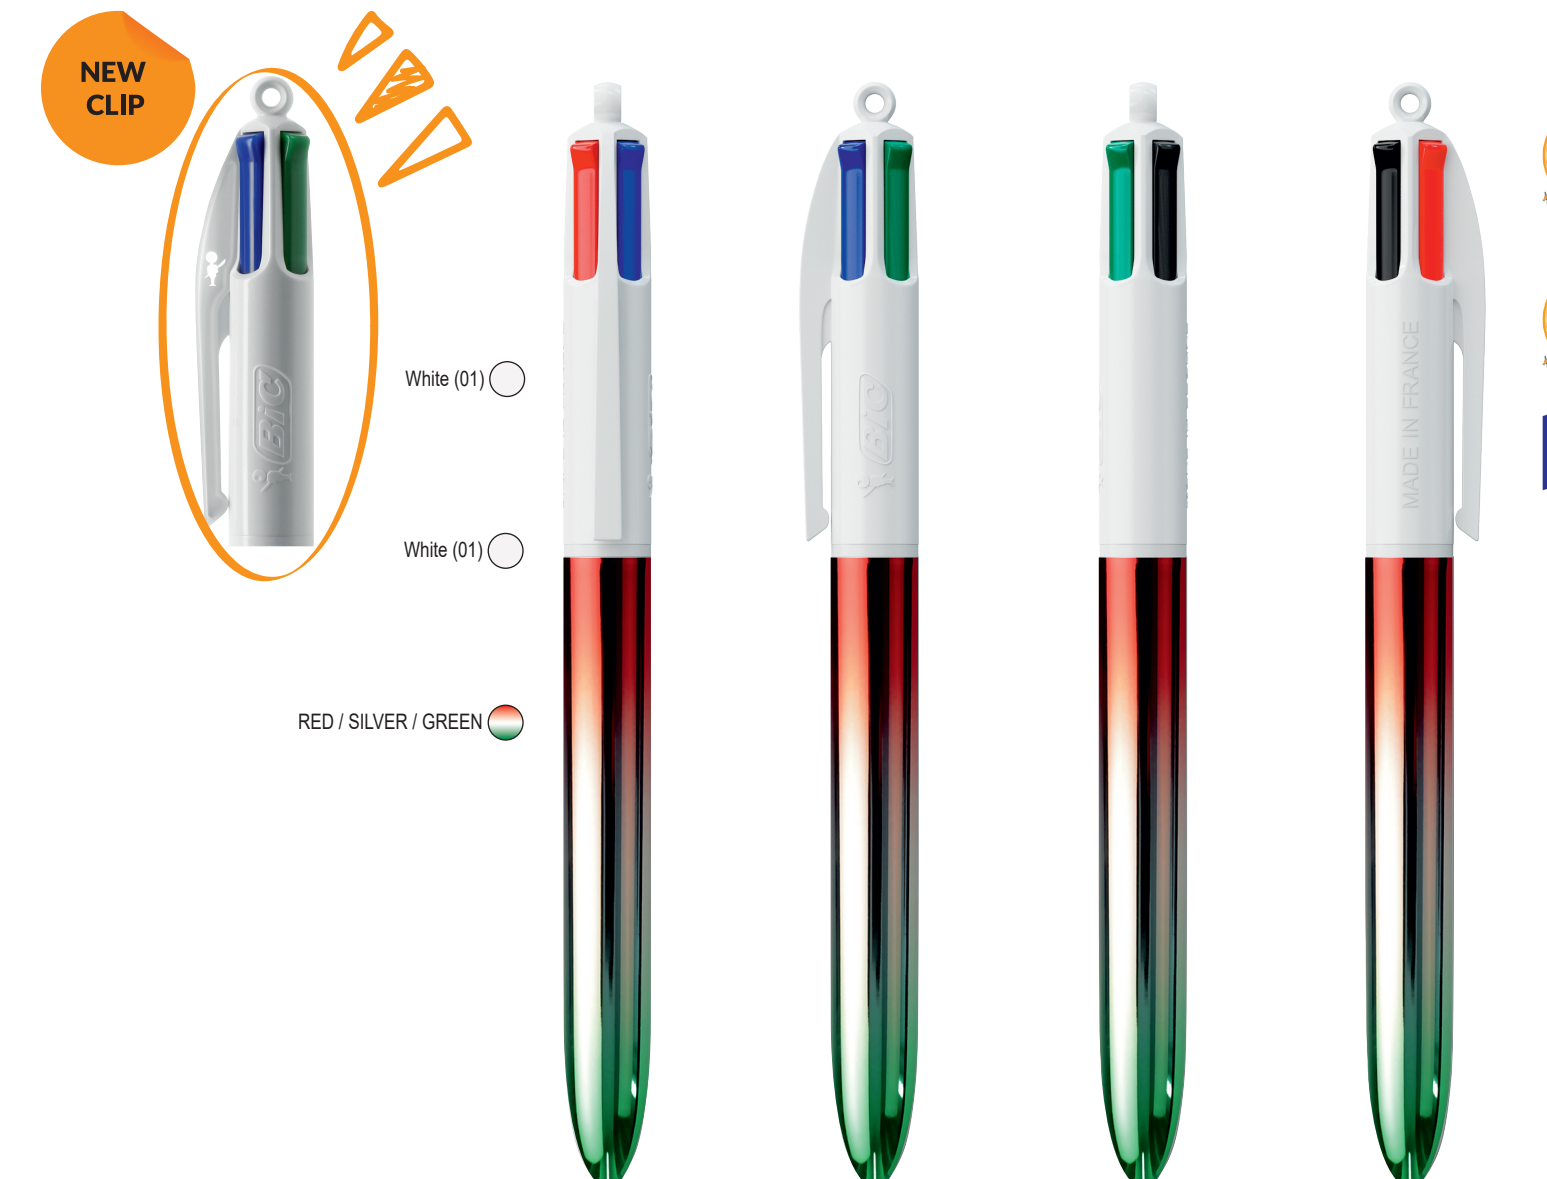

SCREEN PRINTING  
Clip centered: 30 x 43 mm.  
2 colours

SCREEN PRINTING  
Rear cap: 10 x 22 mm.  
1 colour  
Only available on white caps

LP Red/Yellow/Red\_UP&RI white

Our iconic BIC® 4 Colours® is becoming more sustainable, now with 13% less plastic on the upper part!  
Between June 2023 and June 2024 bear in mind that you may receive your order line with the standard clip or the new clip containing less plastic.

LP Red/Silver/Blue\_UP&RI white

Our iconic BIC® 4 Colours® is becoming more sustainable, now with 13% less plastic on the upper part!  
Between June 2023 and June 2024 bear in mind that you may receive your order line with the standard clip or the new clip containing less plastic.

LP Black/Red/Yellow\_UP&RI white

Our iconic BIC® 4 Colours® is becoming more sustainable, now with 13% less plastic on the upper part!  
Between June 2023 and June 2024 bear in mind that you may receive your order line with the standard clip or the new clip containing less plastic.

LP Red/Silver/Green\_UP&RI white

Our iconic BIC® 4 Colours® is becoming more sustainable, now with 13% less plastic on the upper part!  
Between June 2023 and June 2024 bear in mind that you may receive your order line with the standard clip or the new clip containing less plastic.