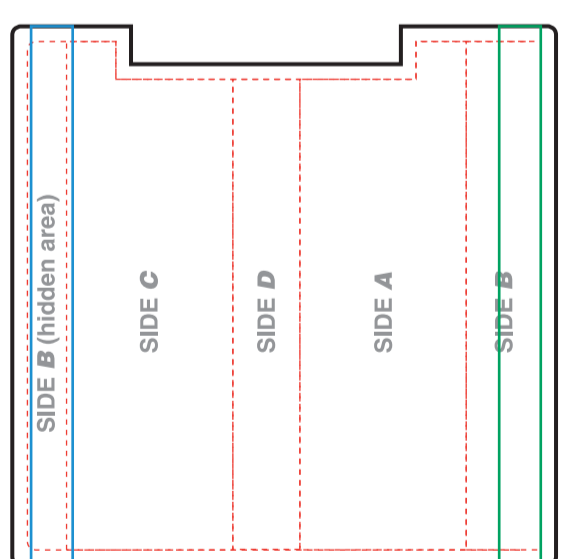

QR CODE (screen printing)
We don't recommend to print any QR CODE due to its curved surface

PUFFY INK (screen printing)
It can be printed EITHER on side A OR on side C

SPECIAL FINISHES