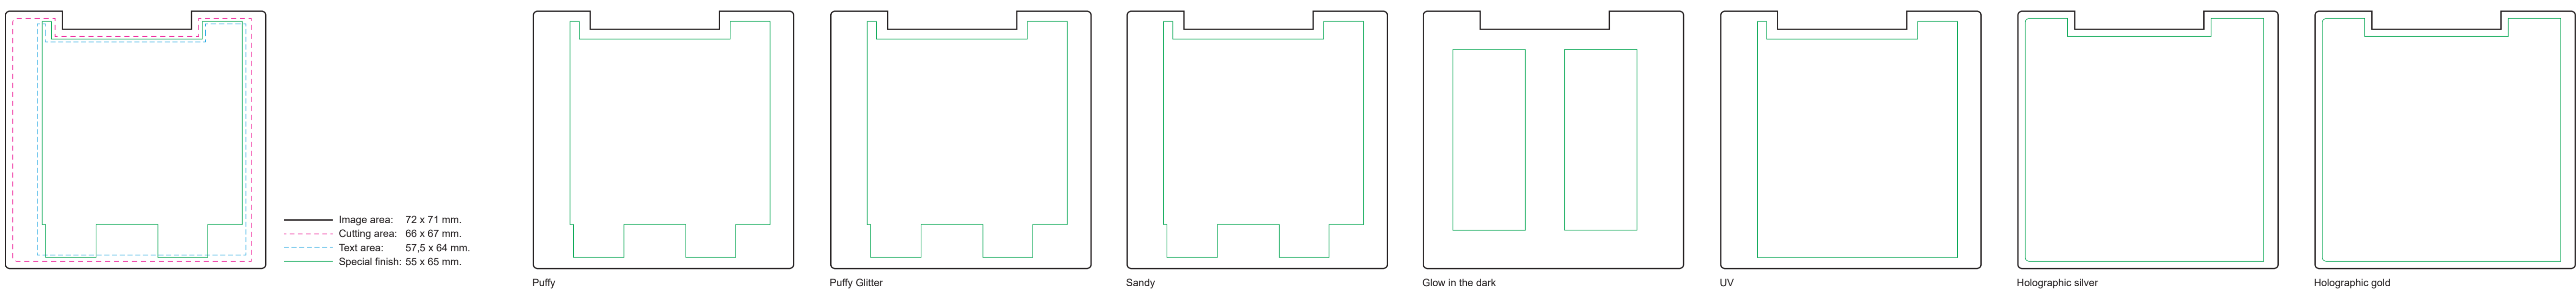

SPECIAL FINISHES