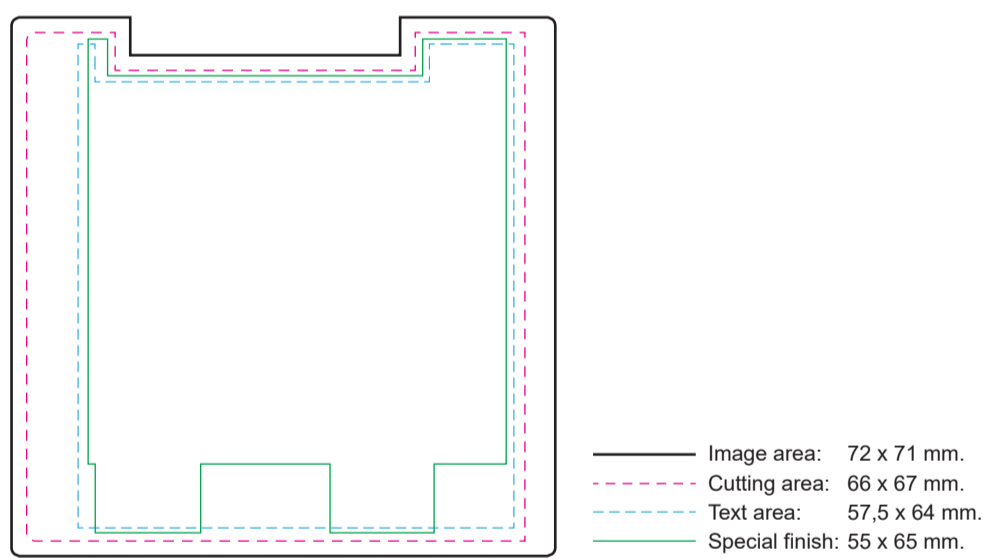

QR CODE (screen printing)
We don't recommend to print any QR CODE due to its curved surface

PUFFY INK (screen printing)
It can be printed EITHER on side A OR on side C

SPECIAL FINISHES