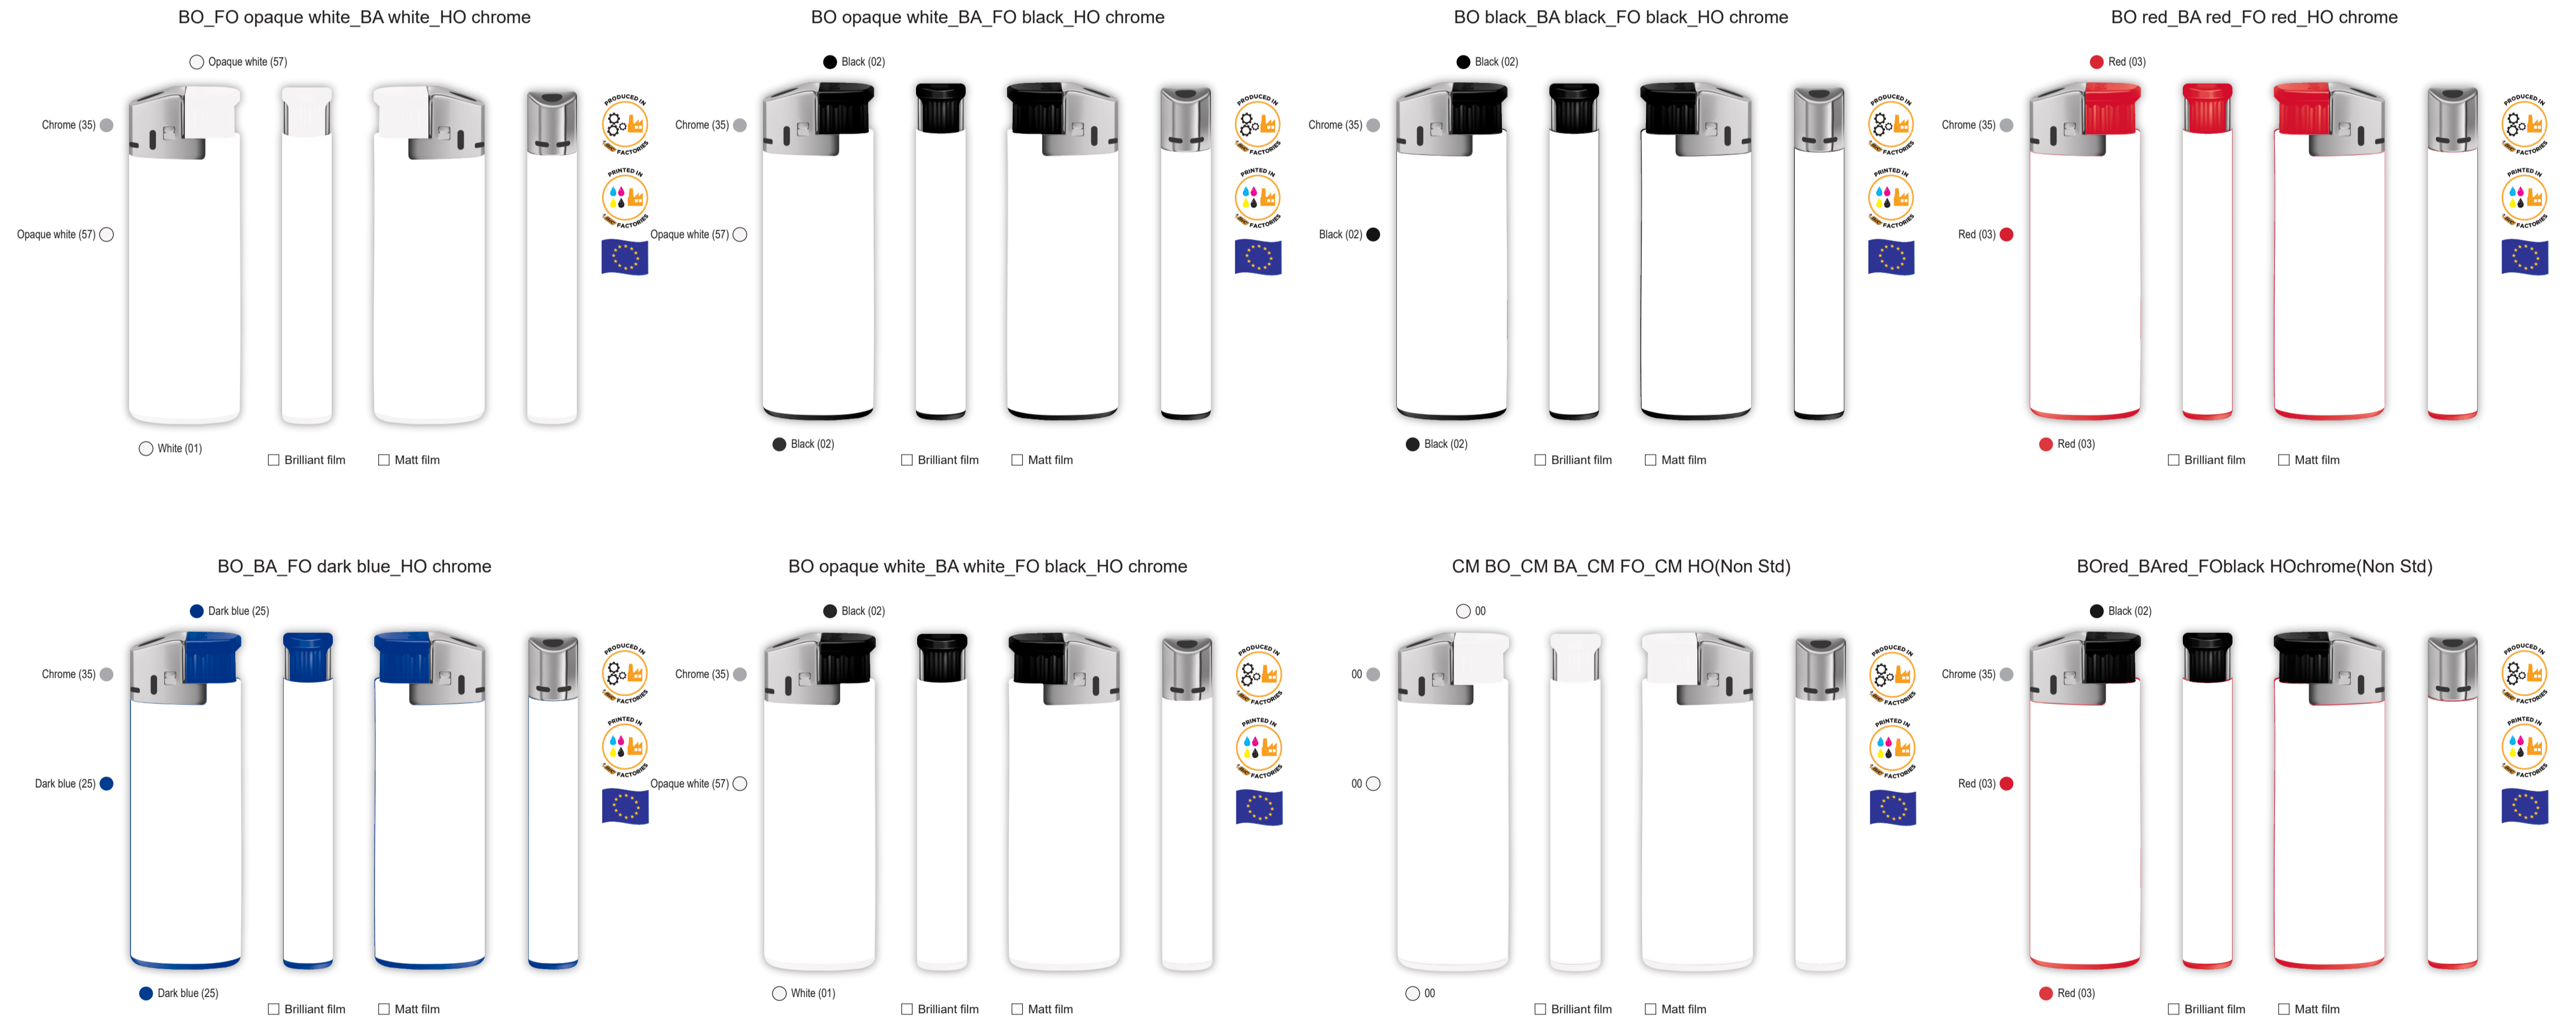

QR CODE (screen printing)
We don't recommend to print any QR CODE due to its curved surface

PUFFY INK (screen printing)
It can be printed EITHER on side A OR on side C

SPECIAL FINISHES