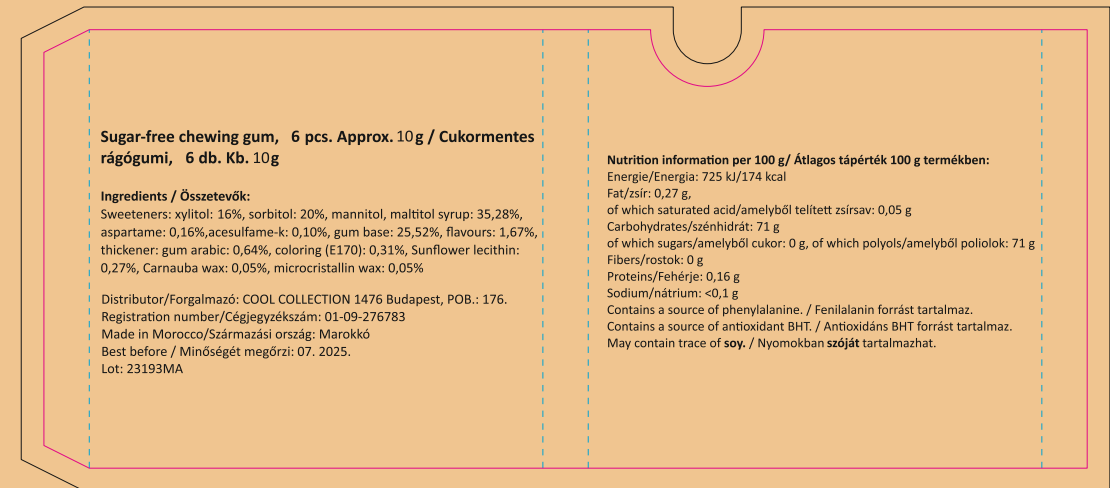

OUTSIDE

INSIDE

- Margin
- Edge of product
- Bleed limit 5-5 mm (background must fill it)
- - - - - Fold line

resolution: min. 300 DPI
colours: CMYK
formats: TIFF, PDF, EPS, AI, CDR

The green line indicates the area all non-background object-texts, logos, etc.
The pink outline the maximum size of graphic visible on the product.
The black line indicates the size of the required graphics including bleed.
The blue line indicates the folding.