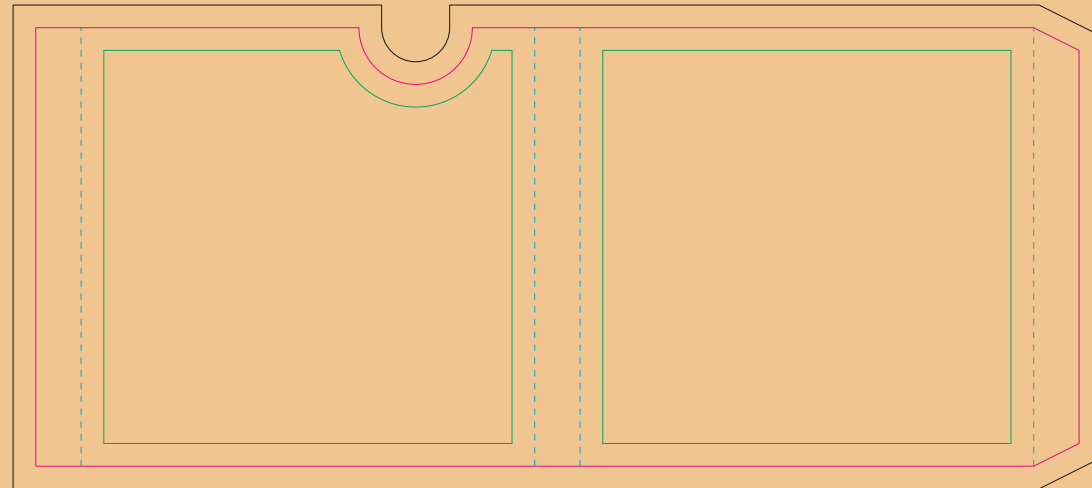

OUTSIDE

INSIDE

- Margin
- Edge of product
- Bleed limit 5-5 mm (background must fill it)
- - - - - Fold line

resolution: min. 300 DPI
colours: CMYK
formats: TIFF, PDF, EPS, AI, CDR

The green line indicates the area all non-background object-texts, logos, etc.
The pink outline the maximum size of graphic visible on the product.
The black line indicates the size of the required graphics including bleed.
The blue line indicates the folding.