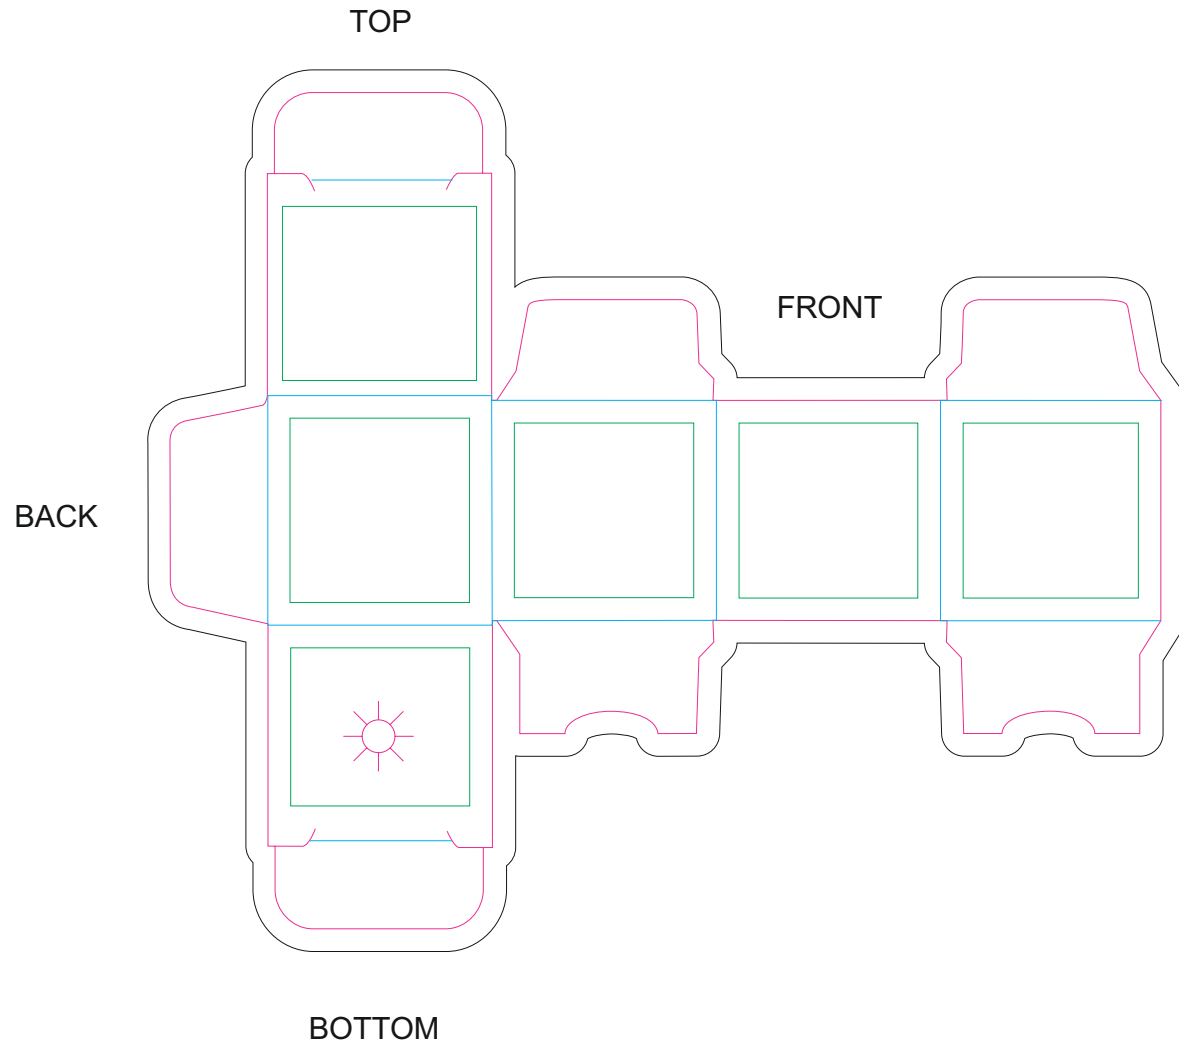

# INSIDE

- Margin
- Edge of product
- Bleed limit 5-5 mm (background must fill it)
- - - - - Fold line

resolution: min. 300 DPI  
colours: CMYK  
formats: TIFF, PDF, EPS, AI, CDR

The green line indicates the area all non-background object-texts, logos, etc.  
The pink outline the maximum size of graphic visible on the product.  
The black line indicates the size of the required graphics including bleed.  
The blue line indicates the folding.