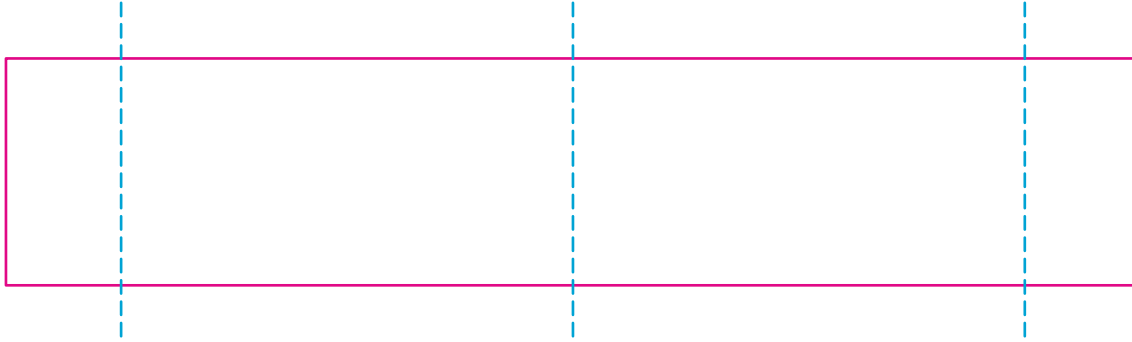

C

—— Edge of graphics

----- centerlines

resolution: min. 300 DPI

colours: CMYK

formats: TIFF, PDF, EPS, AI, CDR

The pink outline the maximum size of graphic visible on the product.

The blue dash line indicates the center line of the left, right and middle side of object.