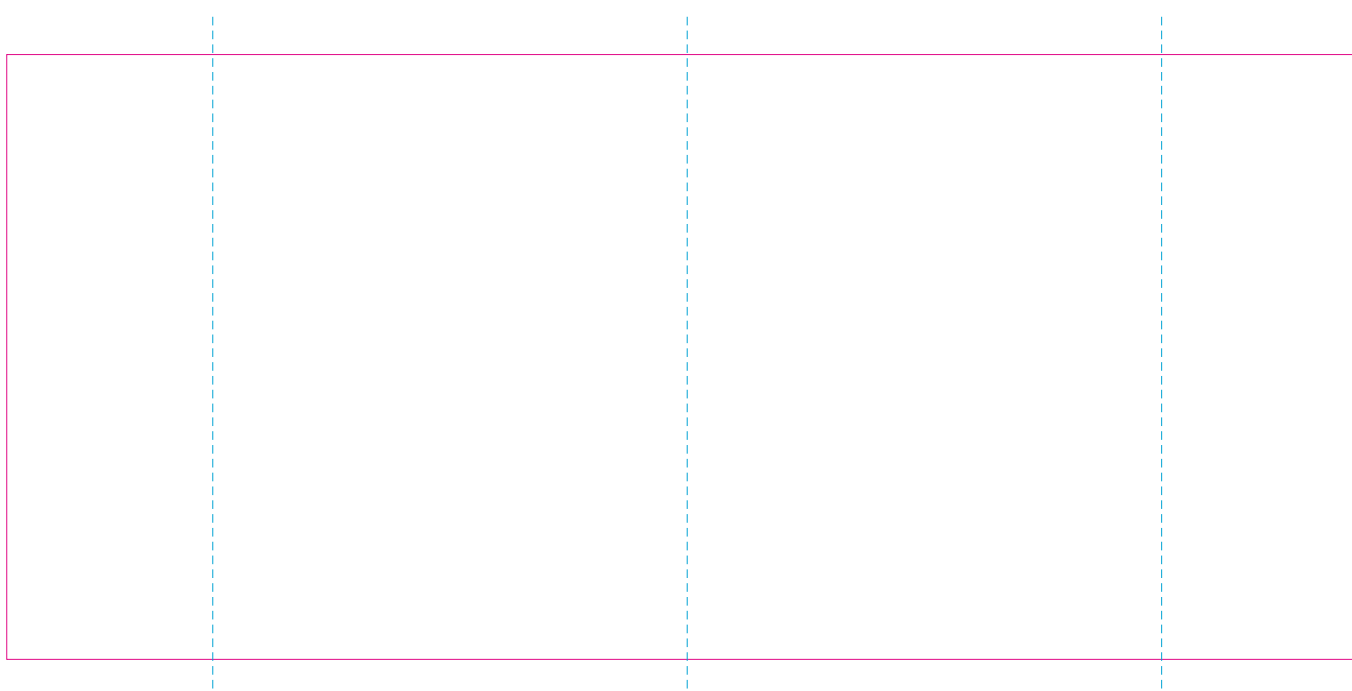

RS

With rotary screen printing technology the product can only be printed on the opposite side of the handle, please do not position the design on the right or left handed side.

C

—— Edge of graphics

----- centerlines

file format: vector
colours: in one color
formats: PDF, EPS, AI, CDR

The pink outline the maximum size of graphic visible on the product.
The blue dash line indicates the center line of the left, right and middle side of object.