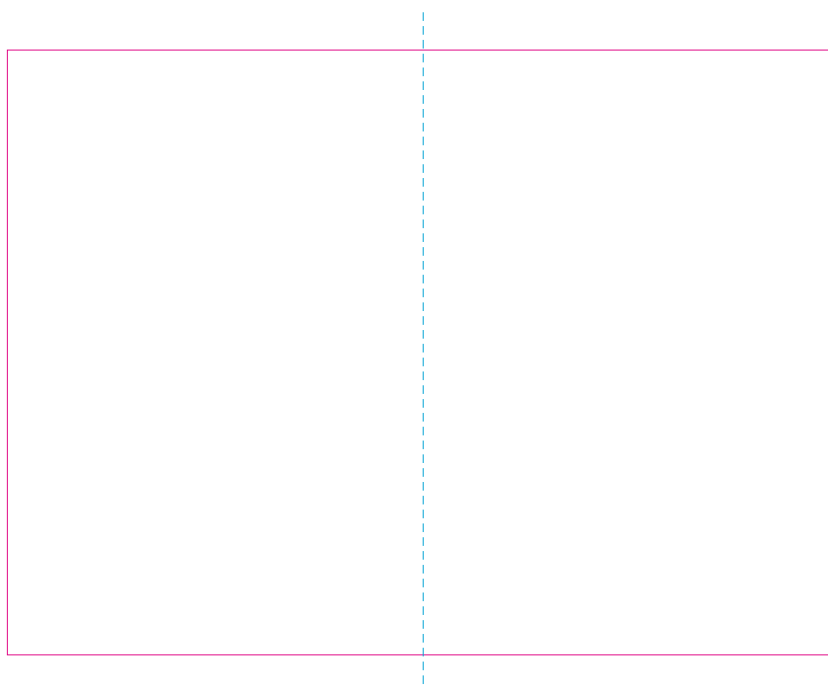

RS

With rotary screen printing technology the product can only be printed on the opposite side of the handle, please do not position the design on the right or left handed side.

C

—— Edge of graphics

----- centerlines

file format: vector
colours: in one color
formats: PDF, EPS, AI, CDR

The pink outline the maximum size of graphic visible on the product.
The blue dash line indicates the center line of the left, right and middle side of object.