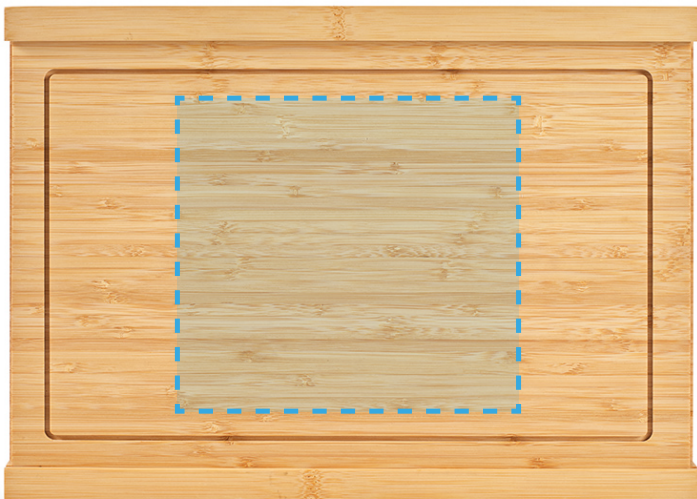

ABD001

BRANCUSI

HOME | BOARD

BD01 | BD07

FRONT | BACK

FRONT

BACK

LASER

MAX. COLOUR PRINT: 1

SCALE: 1:2

PRINT AREA 

ABD001

BRANCUSI

HOME | BOARD

BD04 | BD05 | BD06

CUTLERY

LASER

MAX. COLOUR PRINT: 1

SCALE: 1:1

PRINT AREA