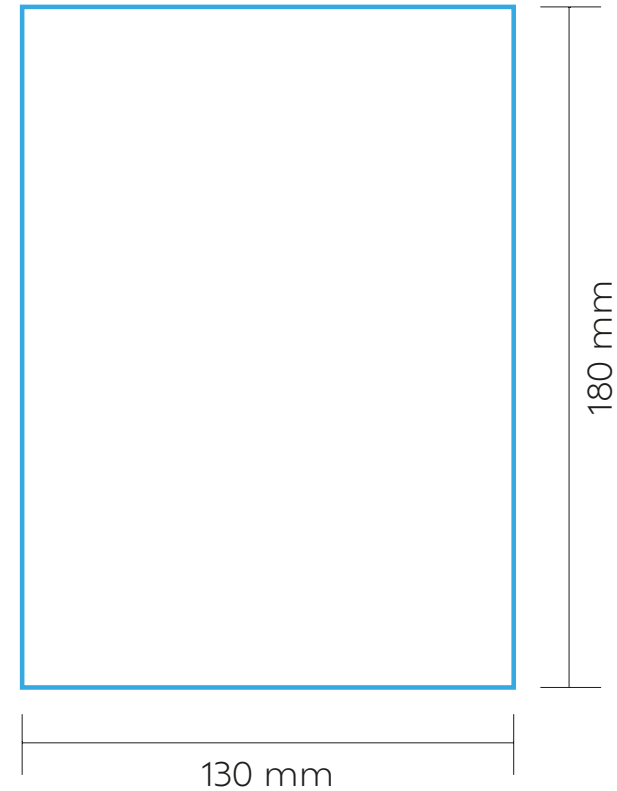

ABD004

DEGAS

HOME | BOARD

BD01 | BD07

FRONT | BACK

LASER

MAX. COLOUR PRINT: 1

SCALE: 1:2

PRINT AREA 