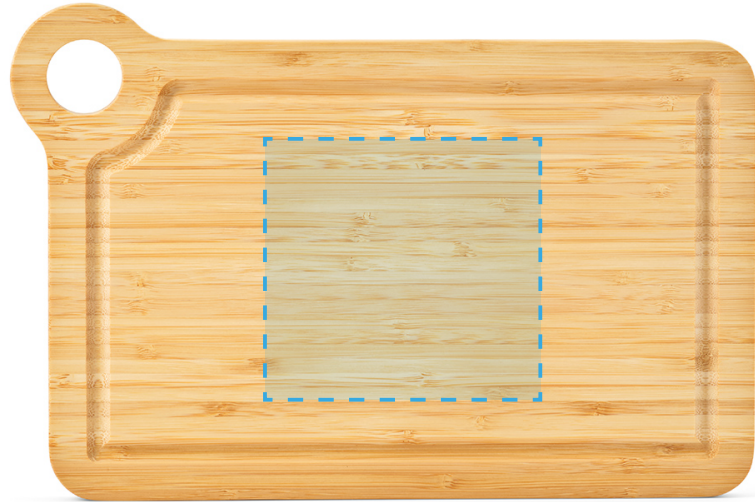

ABD005

EL GRECO

HOME | BOARD