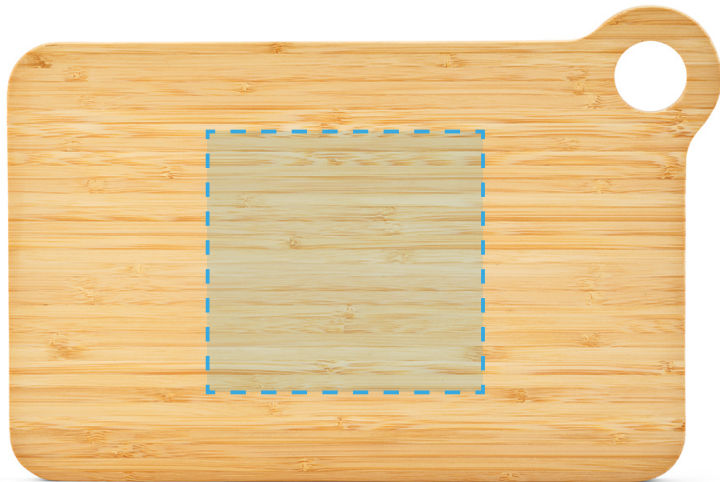

ABD005

EL GRECO

HOME | BOARD