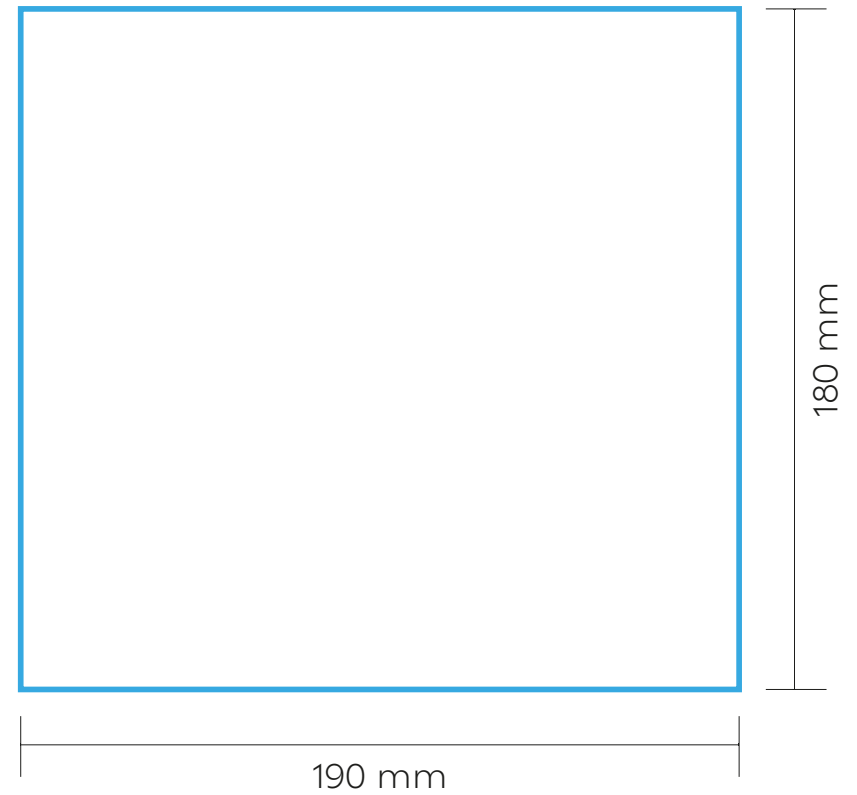

## FRONT | BACK

LASER

MAX. COLOUR PRINT: 1

SCALE: 1:2

PRINT AREA 