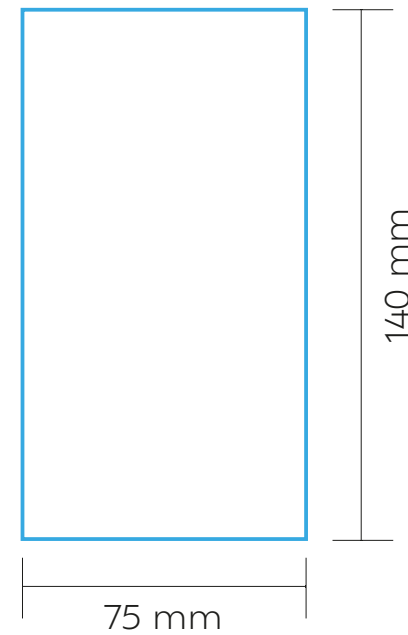

## FRONT

TRANSFER | TRANSFER DIGITAL

MAX. COLOUR PRINT: 4 colours

4 colours

Full colour

UPPER

(SCALE: 1:1)

LEFT/RIGHT

SCALE: 1:2

PRINT AREA

ABK008

## RIGHT POCKET

TRANSFER | TRANSFER DIGITAL

MAX. COLOUR PRINT:

4 colours

Full colour

SCALE: 1:1

PRINT AREA

ABK008

## SHOULDER STRAP

TRANSFER | TRANSFER DIGITAL

MAX. COLOUR PRINT: 4 colours

Full colour

Full colour

LEFT/RIGHT

140 mm

40 mm