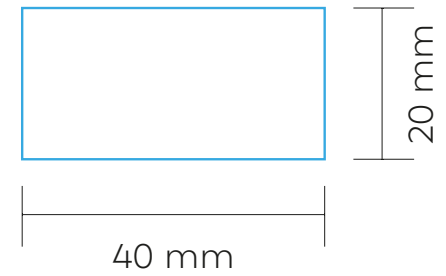

1 Colour

SCALE: 1:1

PRINT AREA

ABO001

MICHELANGELO

HOME | BOWL

BO01

BOWL

FIRING

MAX. COLOUR PRINT: 12 Colours

SCALE: 1:1

PRINT AREA 