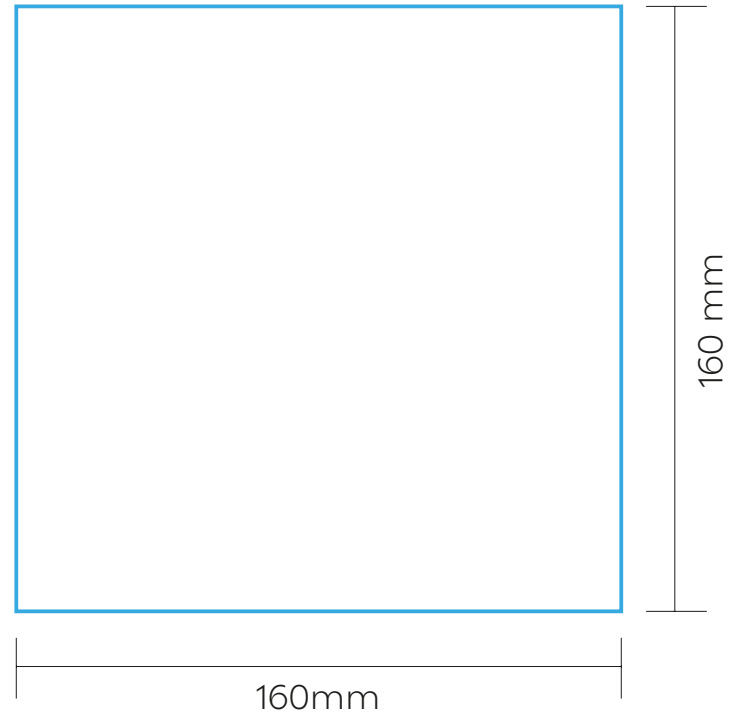

# BOTTLE

CIRCULAR UV

MAX. COLOUR PRINT: Full colour

SCALE: 1:2

PRINT AREA 

ABT002

## SCREEN PRINTING

MAX. COLOUR PRINT: 1 colour

SCALE: 1:2

PRINT AREA 

ABT002

# BOTTLE

LASER

MAX. COLOUR PRINT: 1 colour

SCALE: 1:2

PRINT AREA