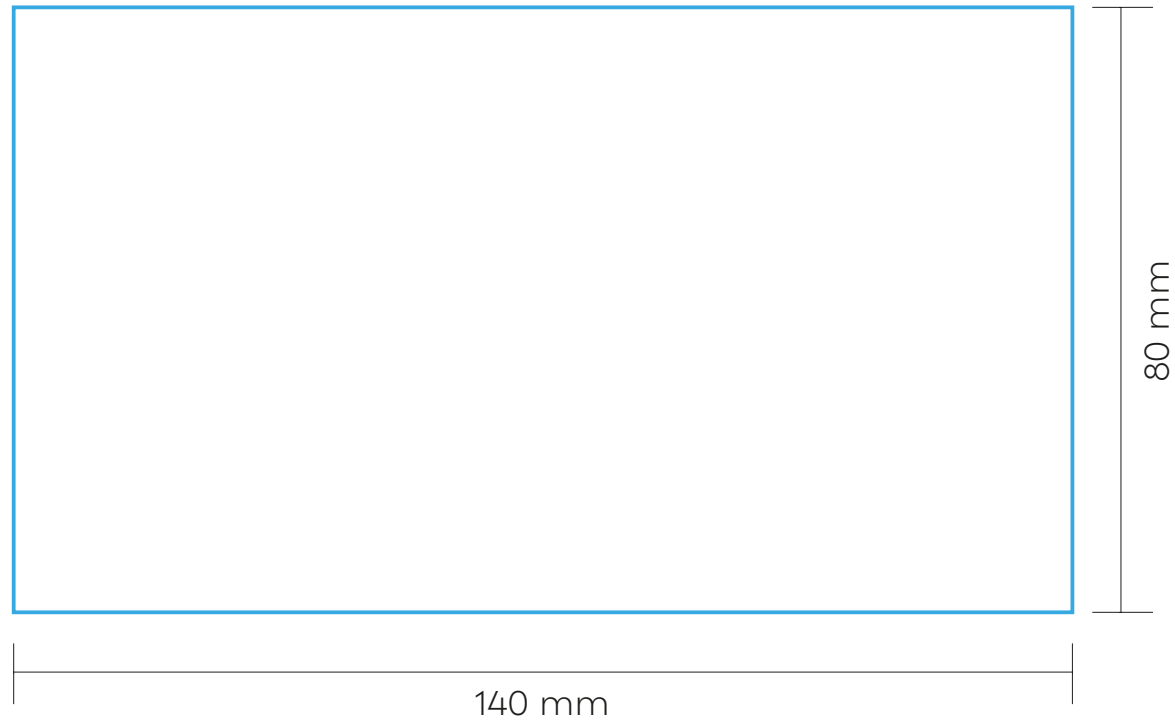

ABT008

SEPIK

DRINKWARE | BOTTLE

BT02

BOTTLE

FRONT

BACK

CIRCULAR SCREEN PRINTING | CIRCULAR LASER

MAX. COLOUR PRINT.:

1 colour

1 colour

80 mm

140 mm

SCALE: 1:1

PRINT AREA

ABT008

SCALE: 1:1

PRINT AREA 