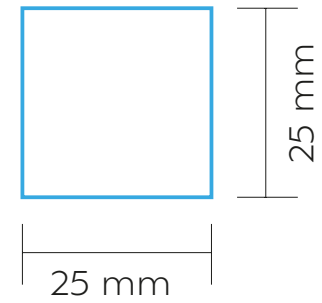

MAX. COLOUR PRINT.:

1 colour

1 colour

80 mm

140 mm

SCALE: 1:1

PRINT AREA

ABT008

SEPIK

DRINKWARE | BOTTLE

DIGITAL UV | LASER

MAX. COLOUR PRINT.: Full colour 1 colour

FRONT

DIGITAL UV | PAD PRINTING

MAX. COLOUR PRINT.: Full colour Full colour

LID

SCALE: 1:1

PRINT AREA 