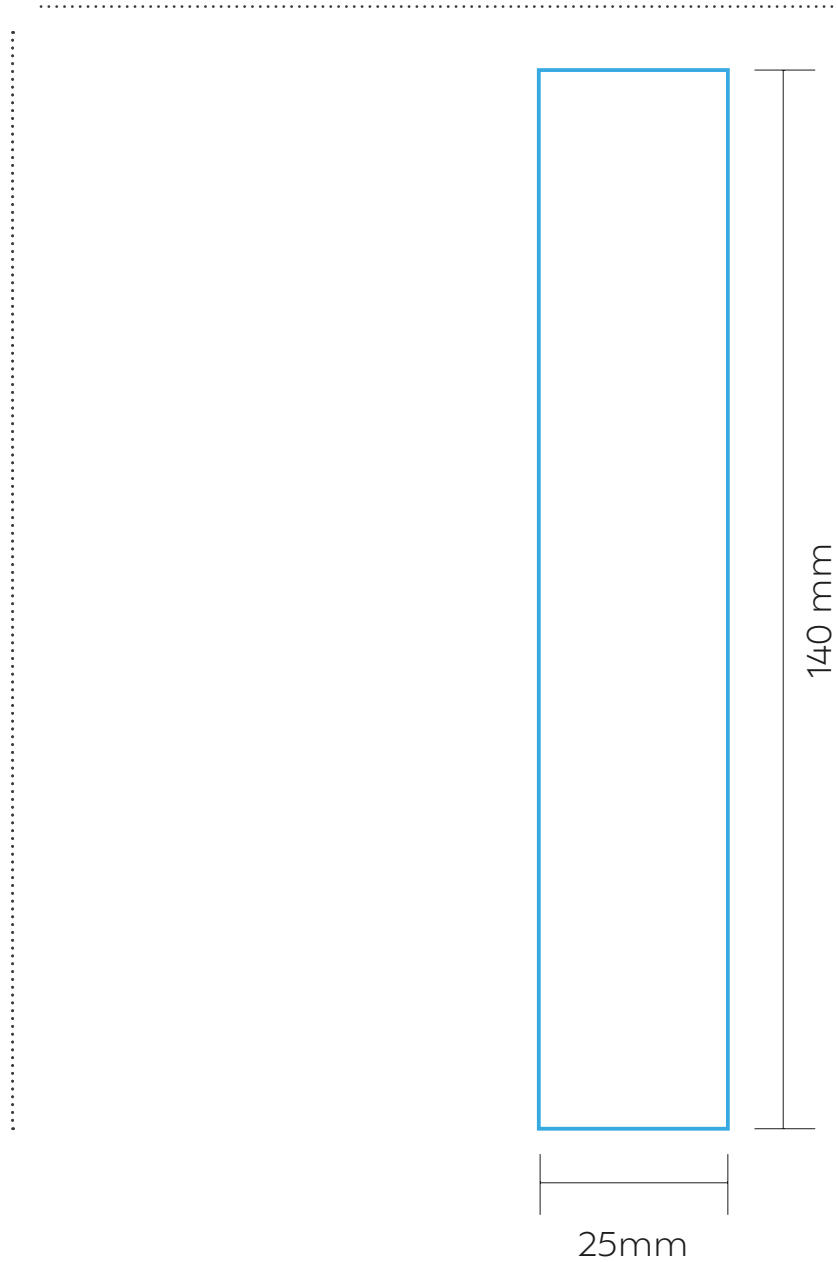

MAX. COLOUR PRINT:.

1 colour

SCALE: 1:2

PRINT AREA

ABT009

ACUARA

DRINKWARE | BOTTLE

BT02

BOTTLE

SCREEN PRINTING

MAX. COLOUR PRINT:

1 colour

SCALE: 1:2

PRINT AREA

ABT009

ACUARA

DRINKWARE | BOTTLE

BT02

BOTTLE

LASER

MAX. COLOUR PRINT: 1 colour

SCALE: 1:1

PRINT AREA 