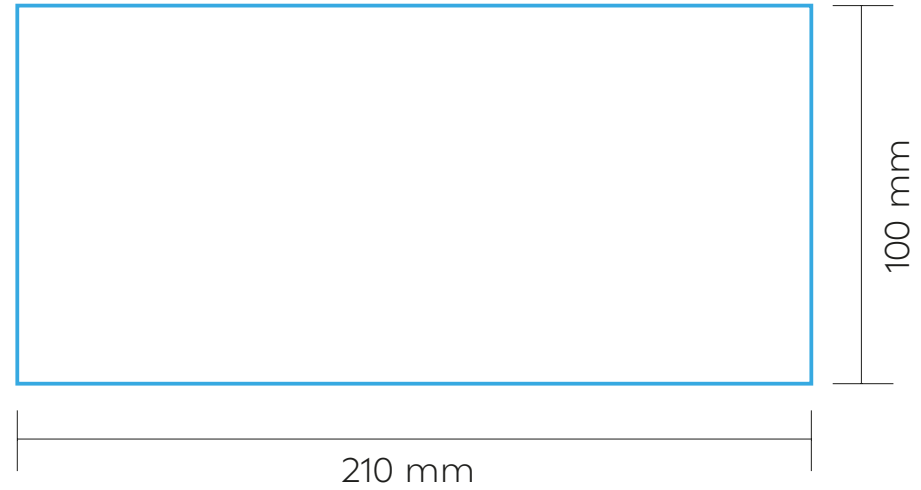

SCALE: 1:2

PRINT AREA

ABT009

ACUARA

DRINKWARE | BOTTLE

BT02

BOTTLE

CIRCULAR LASER

MAX. COLOUR PRINT:.

1 colour

SCALE: 1:2

PRINT AREA

ABT009

ACUARA

DRINKWARE | BOTTLE

BT02

BOTTLE

SCREEN PRINTING

MAX. COLOUR PRINT:

1 colour

SCALE: 1:2

PRINT AREA

ABT009

ACUARA