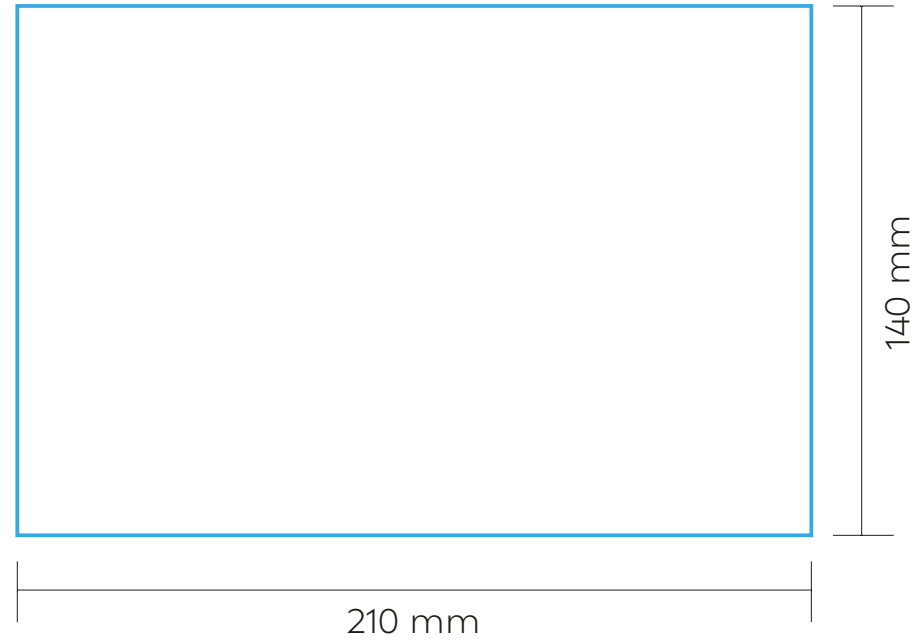

ABT009

ACUARA

DRINKWARE | BOTTLE

BT02

BOTTLE

CIRCULAR UV

MAX. COLOUR PRINT:

Full colour

SCALE: 1:2

PRINT AREA

ABT009

ACUARA

DRINKWARE | BOTTLE

BT02

BOTTLE

CIRCULAR LASER

MAX. COLOUR PRINT:.

1 colour

SCALE: 1:2

PRINT AREA

ABT009

ACUARA

DRINKWARE | BOTTLE

BT02

BOTTLE

SCREEN PRINTING

MAX. COLOUR PRINT:

1 colour

SCALE: 1:2

PRINT AREA

ABT009

ACUARA