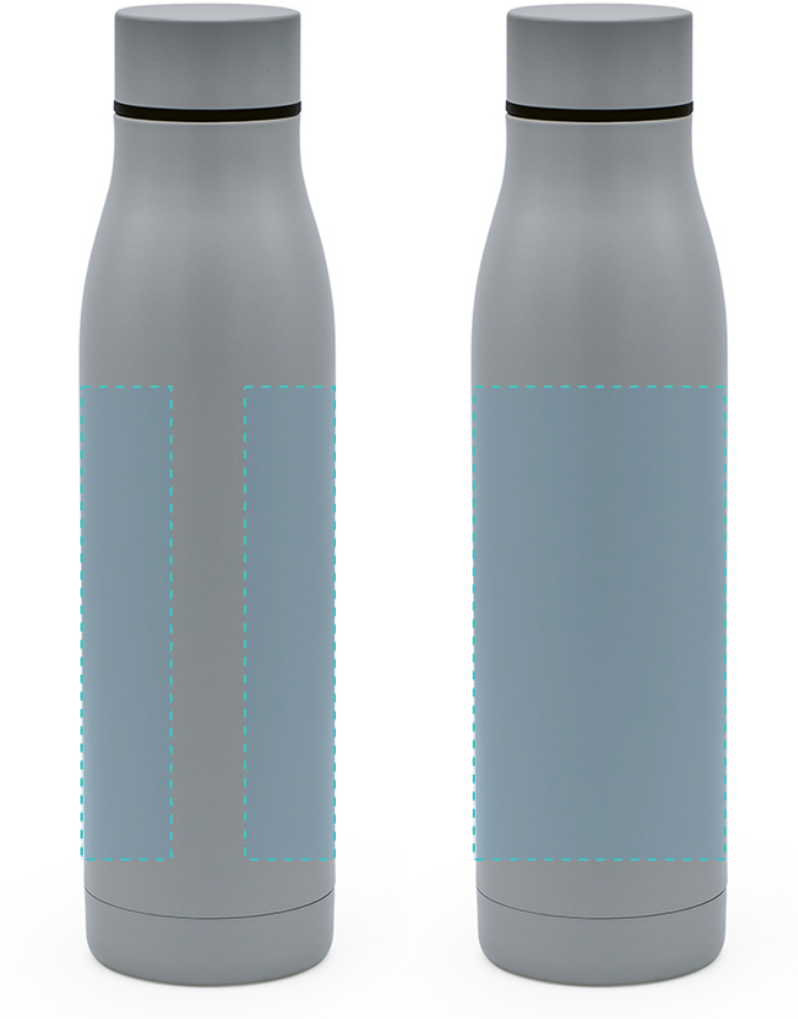

ABT009

ACUARA

DRINKWARE | BOTTLE

BT02

BOTTLE

CIRCULAR UV

MAX. COLOUR PRINT:

Full colour

SCALE: 1:2

PRINT AREA

ABT009

ACUARA

DRINKWARE | BOTTLE

BT02

BOTTLE

CIRCULAR LASER

MAX. COLOUR PRINT:.

1 colour

SCALE: 1:2

PRINT AREA

ABT009

ACUARA

DRINKWARE | BOTTLE

BT02

BOTTLE

SCREEN PRINTING

MAX. COLOUR PRINT:

1 colour

SCALE: 1:2

PRINT AREA

ABT009

ACUARA