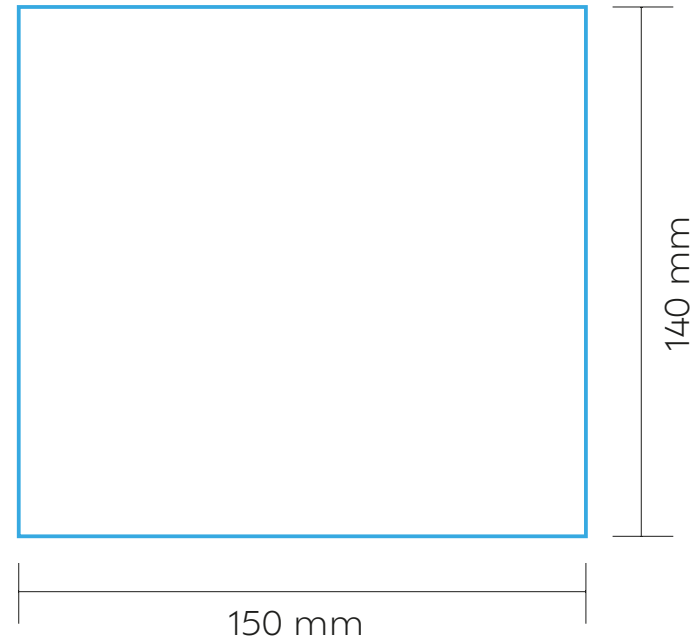

MAX. COLOUR PRINT:.

1 colour

SCALE: 1:2

PRINT AREA

ABT009

ACUARA

DRINKWARE | BOTTLE

BT02

BOTTLE

SCREEN PRINTING

MAX. COLOUR PRINT:

1 colour

SCALE: 1:2

PRINT AREA

ABT009

ACUARA