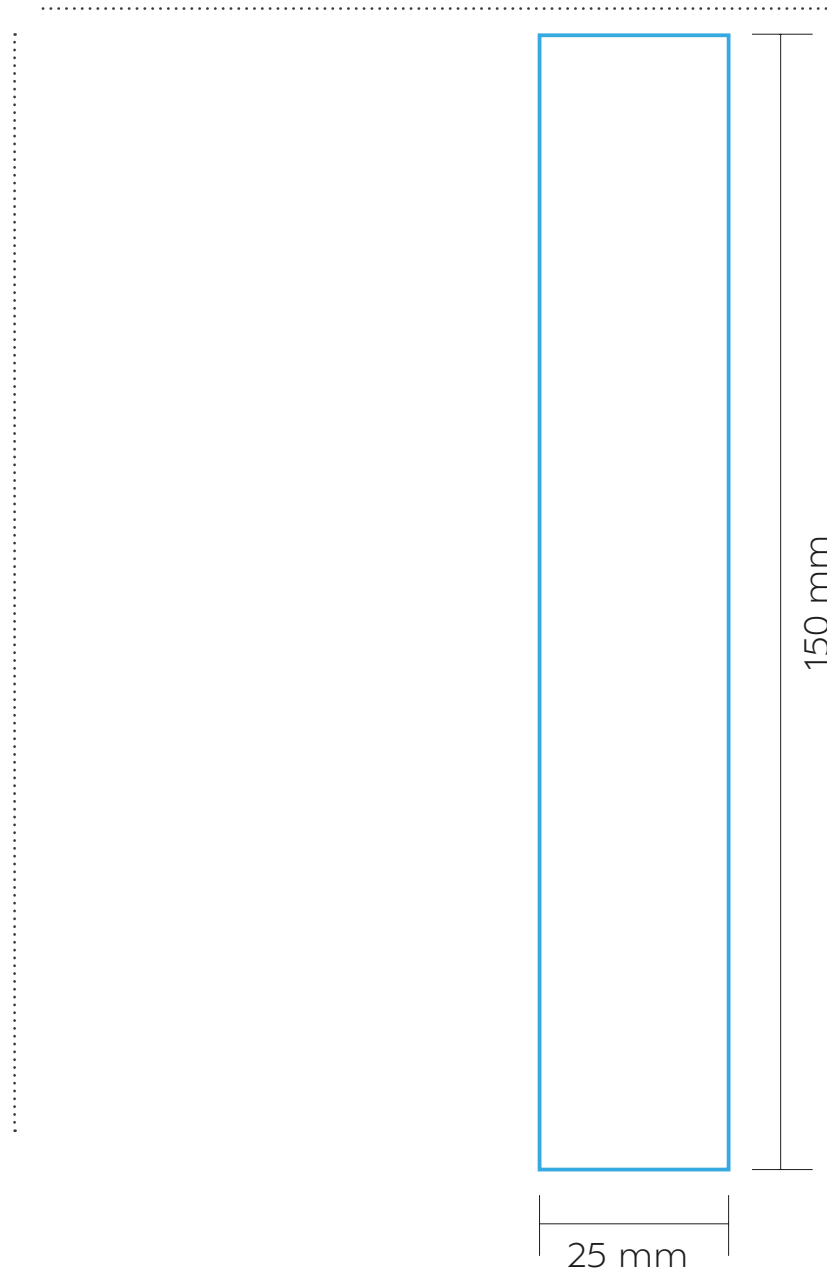

## SCREEN PRINTING

MAX. COLOUR PRINT:

1 colour

160 mm

100 mm

SCALE: 1:1

PRINT AREA

ABT012

# BOTTLE

PAD PRINTING

MAX. COLOUR PRINT:

4 Colours

SCALE: 1:1

PRINT AREA

ABT012

# MISSISSIPPI 800

DRINKWARE | BOTTLE

BT02

# BOTTLE

LASER

MAX. COLOUR PRINT: 1 colour

SCALE: 1:1

PRINT AREA