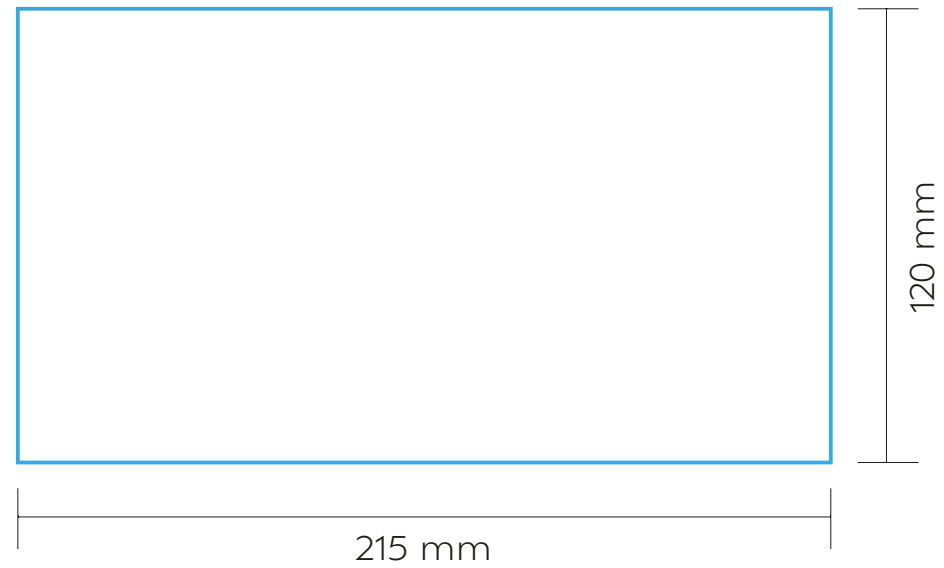

# BOTTLE

CIRCULAR LASER

MAX. COLOUR PRINT:

1 colour

FRONT

BACK

120 mm

215 mm

## SCREEN PRINTING

MAX. COLOUR PRINT:

1 colour

160 mm

100 mm

SCALE: 1:1

PRINT AREA

ABT012

# BOTTLE

LASER

MAX. COLOUR PRINT: 1 colour

SCALE: 1:1

PRINT AREA