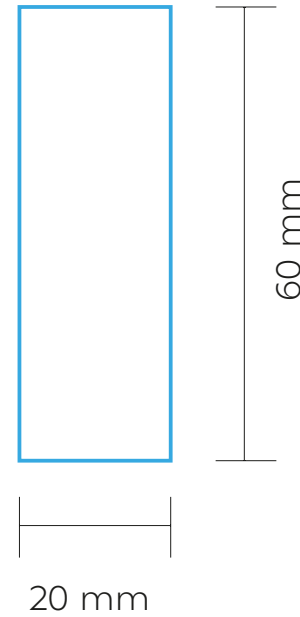

# BOTTLE

CIRCULAR LASER

MAX. COLOUR PRINT:

1 colour

FRONT

BACK

120 mm

215 mm

## SCREEN PRINTING

MAX. COLOUR PRINT:

1 colour

160 mm

100 mm

SCALE: 1:1

PRINT AREA

ABT012

# MISSISSIPPI 800

DRINKWARE | BOTTLE

BT02

# BOTTLE

PAD PRINTING

MAX. COLOUR PRINT:

4 Colours

SCALE: 1:1

PRINT AREA

ABT012