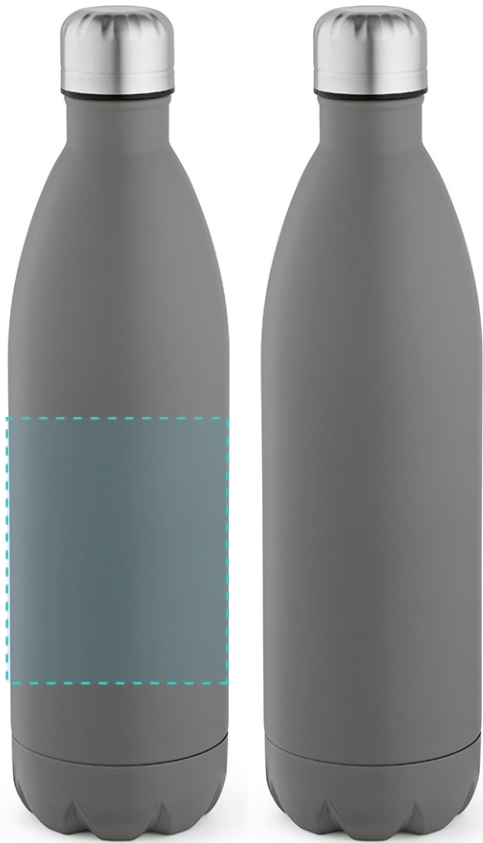

ABT013

MISSISSIPPI 1100

DRINKWARE | BOTTLE

BT02

BOTTLE

SCREEN PRINTING

MAX. COLOUR PRINT:

1 colour

FRONT

BACK