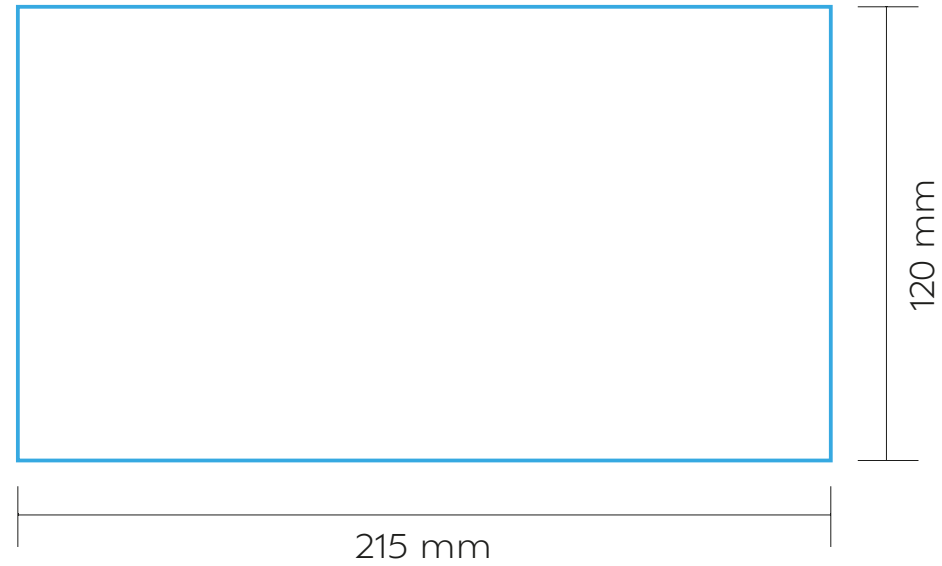

# BOTTLE

CIRCULAR LASER

MAX. COLOUR PRINT:

1 colour

FRONT

BACK

120 mm

215 mm

SCALE: 1:2

PRINT AREA

ABT013

# BOTTLE

SCREEN PRINTING

MAX. COLOUR PRINT:

1 colour

FRONT

BACK

200 mm

110 mm

# BOTTLE

LASER

MAX. COLOUR PRINT: 1 colour

150 mm

25 mm

SCALE: 1:1

PRINT AREA