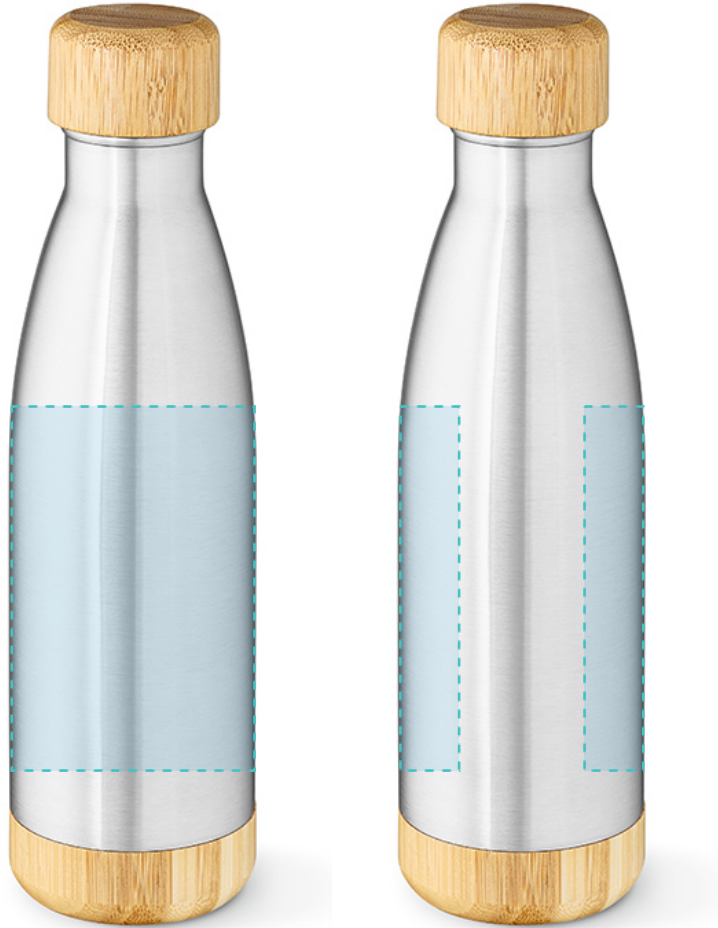

ABT017

CONGO

DRINKWARE | BOTTLE

BT02

BOTTLE

FRONT

BACK

CIRCULAR LASER

MAX. COLOUR PRINT:

1 colour

SCALE: 1:2

PRINT AREA

ABT017

CONGO

DRINKWARE | BOTTLE

BT02

BOTTLE

FRONT

BACK

SCREEN PRINTING

MAX. COLOUR PRINT:

1 colour

140 mm

80 mm

MAX. COLOUR PRINT: 1 colour

BOTTLE

LID

SCALE: 1:1

PRINT AREA