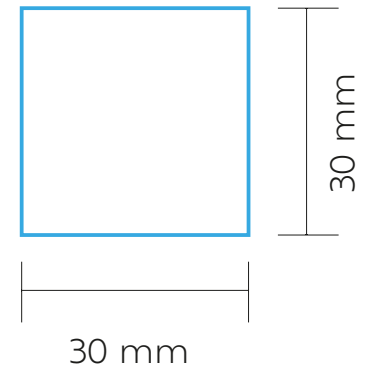

BOTTLE

FRONT

BACK

SCREEN PRINTING

MAX. COLOUR PRINT:

1 colour

140 mm

80 mm

SCALE: 1:1

PRINT AREA

ABT017

CONGO

DRINKWARE | BOTTLE

BT02 | BT03

BOTTLE | LID

LASER

MAX. COLOUR PRINT: 1 colour

BOTTLE

LID

SCALE: 1:1

PRINT AREA