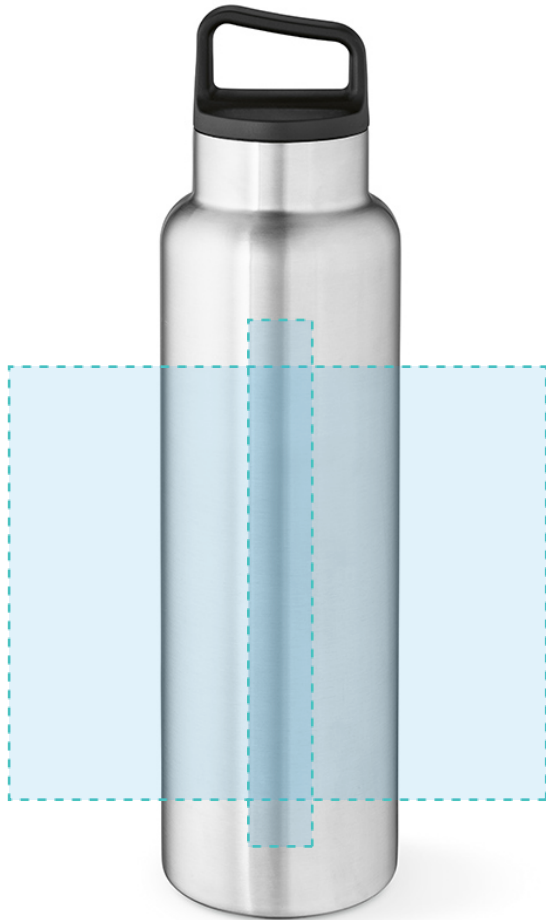

ABT027

ZAMBEZI 1500

DRINKWARE | BOTTLE

SCREEN PRINTING

MAX. COLOUR PRINT:·

1 colour

DIGITAL UV

MAX. COLOUR PRINT:·

Full colour

SCALE: 1:2

PRINT AREA

ABT027

ZAMBEZI 1500

DRINKWARE | BOTTLE

BT02

BOTTLE

LASER

MAX. COLOUR PRINT: 1 colour

30 mm

160 mm

SCALE: 1:1

PRINT AREA

ABT027

ZAMBEZI 1500

DRINKWARE | BOTTLE

BT02

BOTTLE

CIRCULAR LASER

MAX. COLOUR PRINT:

1

140 mm

80 mm