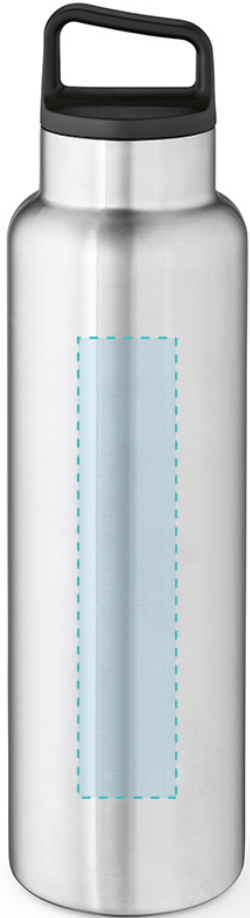

ABT027

ZAMBEZI 1500

DRINKWARE | BOTTLE

SCREEN PRINTING

MAX. COLOUR PRINT:·

1 colour

DIGITAL UV

MAX. COLOUR PRINT:·

Full colour

SCALE: 1:2

PRINT AREA

ABT027

ZAMBEZI 1500

DRINKWARE | BOTTLE

BT02

BOTTLE

LASER

MAX. COLOUR PRINT: 1 colour

30 mm

160 mm

SCALE: 1:1

PRINT AREA

ABT027

ZAMBEZI 1500

DRINKWARE | BOTTLE

BT02

BOTTLE

CIRCULAR LASER

MAX. COLOUR PRINT:

1

140 mm

80 mm