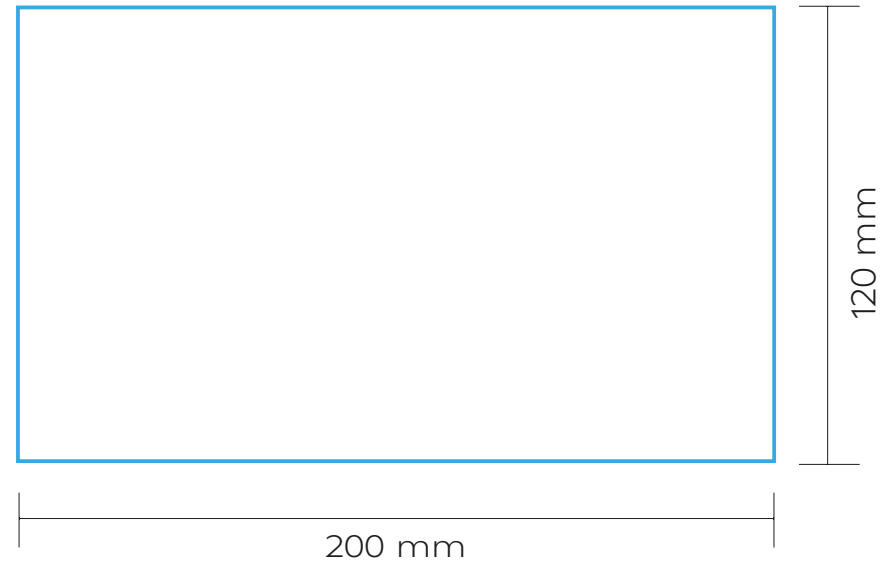

MAX. COLOUR PRINT:

1 colour

130 mm

200 mm

SCALE: 1:2

PRINT AREA

ABT032

ARKANSAS 500

DRINKWARE | BOTTLE

BT02

BOTTLE

FRONT

BACK

CIRCULAR UV | CIRCULAR LASER

MAX. COLOUR PRINT:·

Full colour

1 colour

120 mm

200 mm

SCALE: 1:2

PRINT AREA

ABT032

ARKANSAS 500

DRINKWARE | BOTTLE