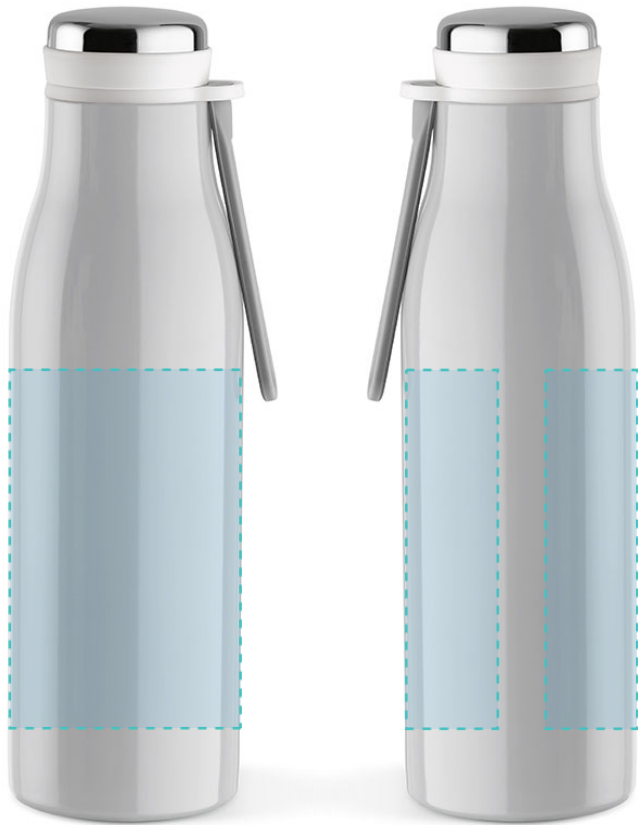

ABT032

ARKANSAS 500

DRINKWARE | BOTTLE

BT02

BOTTLE

FRONT

BACK

SCREEN PRINTING

MAX. COLOUR PRINT:

1 colour

130 mm

200 mm

SCALE: 1:2

PRINT AREA

ABT032

ARKANSAS 500

DRINKWARE | BOTTLE

BT02

BOTTLE

FRONT

BACK

CIRCULAR UV | CIRCULAR LASER

MAX. COLOUR PRINT:·

Full colour