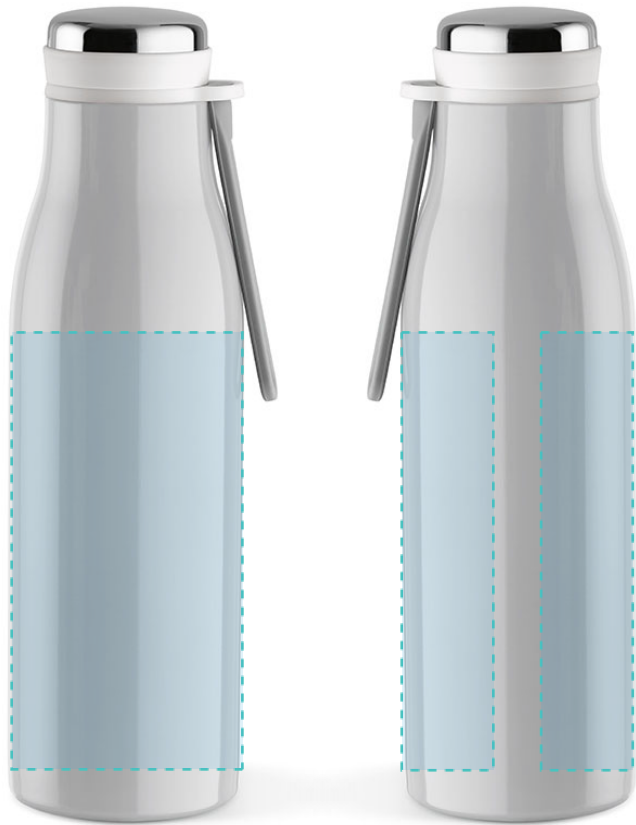

ABT032

ARKANSAS 500

DRINKWARE | BOTTLE

BT02

BOTTLE

FRONT

BACK

SCREEN PRINTING

MAX. COLOUR PRINT:

1 colour

130 mm

200 mm

SCALE: 1:2

PRINT AREA

ABT032

ARKANSAS 500

DRINKWARE | BOTTLE

BT02

BOTTLE

FRONT

BACK

CIRCULAR UV | CIRCULAR LASER

MAX. COLOUR PRINT:·

Full colour