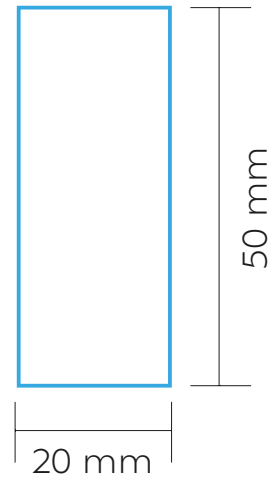

1 colour

140 mm

80 mm

SCALE: 1:1

PRINT AREA

ABT034

VOLGA

DRINKWARE | BOTTLE

BT02 | BT03

BOTTLE | LID

LASER

MAX. COLOUR PRINT: 1 colour

BOTTLE

LID

SCALE: 1:1

PRINT AREA

ABT034

VOLGA

DRINKWARE | BOTTLE

BT02

BOTTLE

PAD PRINTING

MAX. COLOUR PRINT:

1 colour

SCALE: 1:1

PRINT AREA