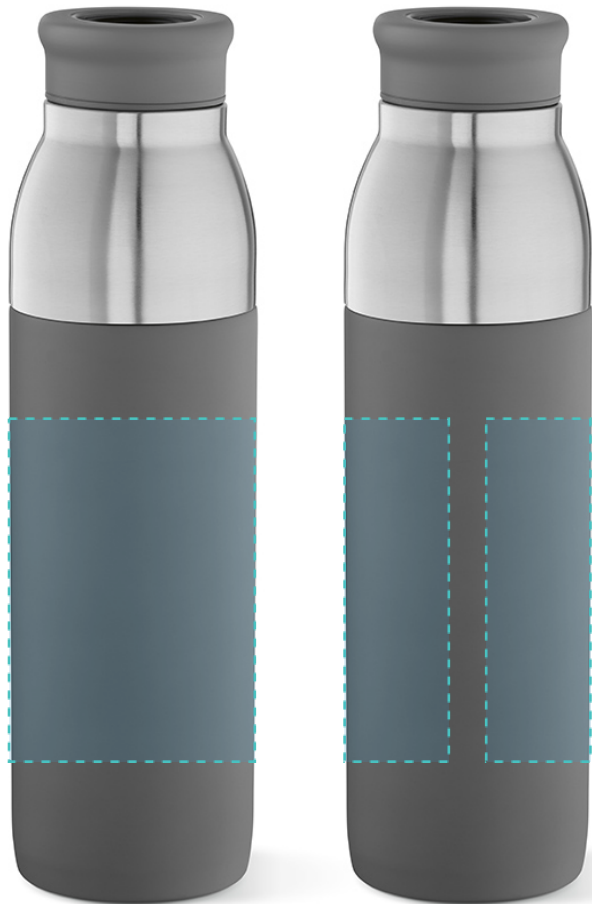

ABT039

COLORADO

DRINKWARE | BOTTLE

BT02

BOTTLE

CIRCULAR UV | CIRCULAR LASER

MAX. COLOUR PRINT:

Full colour

1 colour

FRONT

BACK

100 mm

210 mm

SCALE: 1:2

PRINT AREA

ABT039

COLORADO

DRINKWARE | BOTTLE

BT02

BOTTLE

FRONT

BACK

SCREEN PRINTING

MAX. COLOUR PRINT:

1 colour

140 mm

180 mm

SCALE: 1:1

PRINT AREA

ABT039

COLORADO

DRINKWARE | BOTTLE