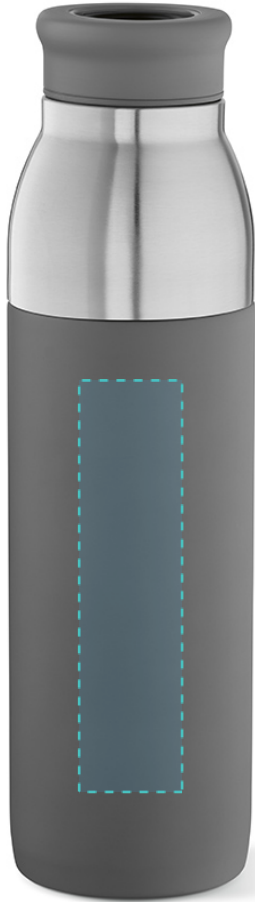

ABT039

COLORADO

DRINKWARE | BOTTLE

BT02

BOTTLE

CIRCULAR UV | CIRCULAR LASER

MAX. COLOUR PRINT:

Full colour

COLORADO

DRINKWARE | BOTTLE

BT02

BOTTLE

FRONT

BACK

SCREEN PRINTING

MAX. COLOUR PRINT:

1 colour

140 mm

180 mm

SCALE: 1:1

PRINT AREA

ABT039

COLORADO

DRINKWARE | BOTTLE

BT02

BOTTLE

LASER

MAX. COLOUR PRINT: 1 colour

SCALE: 1:1

PRINT AREA