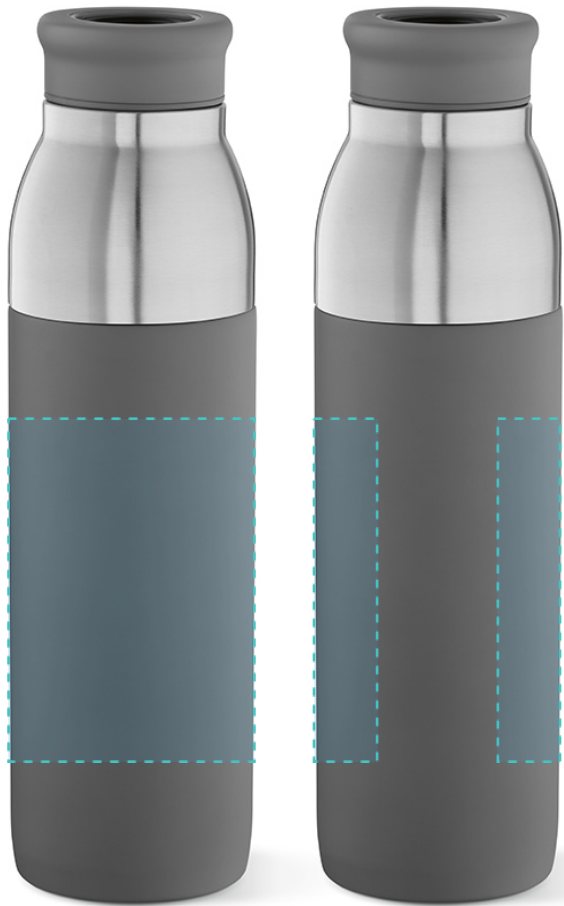

ABT039

COLORADO

DRINKWARE | BOTTLE

BT02

BOTTLE

CIRCULAR UV | CIRCULAR LASER

MAX. COLOUR PRINT:

Full colour

1 colour

FRONT

BACK

100 mm

210 mm

SCALE: 1:2

PRINT AREA

ABT039

COLORADO

DRINKWARE | BOTTLE

BT02

BOTTLE

FRONT

BACK

SCREEN PRINTING

MAX. COLOUR PRINT:

1 colour

140 mm

180 mm

SCALE: 1:1

PRINT AREA

ABT039

COLORADO

DRINKWARE | BOTTLE