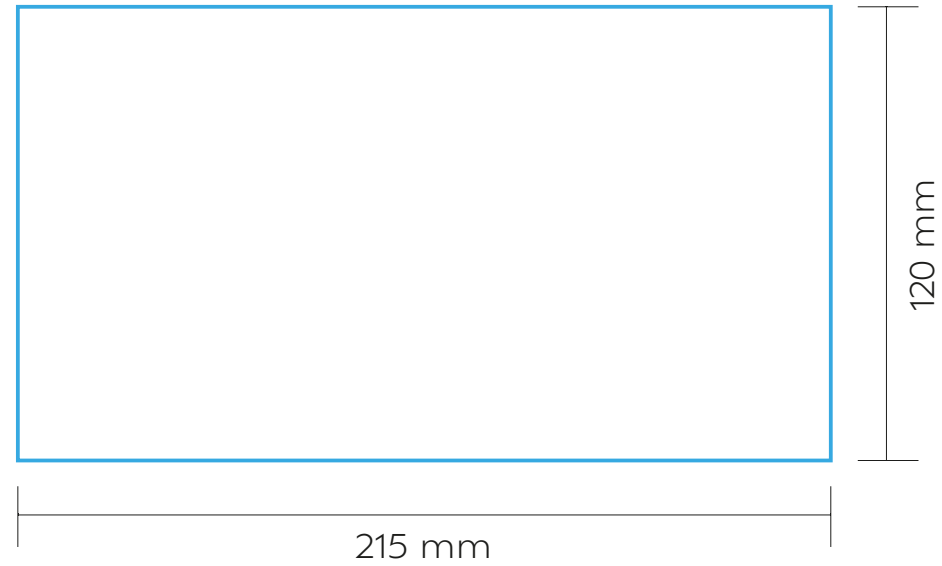

ABT046

MISSISSIPPI 1100P

DRINKWARE | BOTTLE

BT02

BOTTLE

FRONT

BACK

CIRCULAR LASER

MAX. COLOUR PRINT:

1 colour

120 mm

215 mm

SCALE: 1:2

PRINT AREA

ABT046

MISSISSIPPI 1100P

BOTTLE

LASER

MAX. COLOUR PRINT: 1 colour

150 mm

25 mm

SCALE: 1:1

PRINT AREA

ABT046

SCALE: 1:2

PRINT AREA 