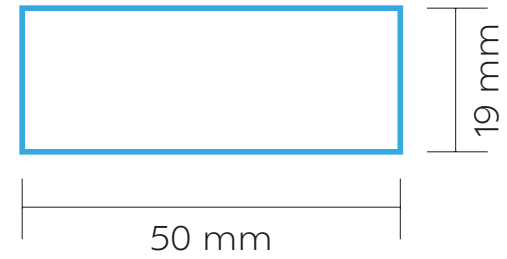

Full Colour

SCALE: 1:1

PRINT AREA

AER001

FUSIONBEAT

TECHNOLOGY | EARBUDS

ER01

CASE

PAD PRINTING

MAX. COLOUR PRINT: 1 Colour

SCALE: 1:1

PRINT AREA