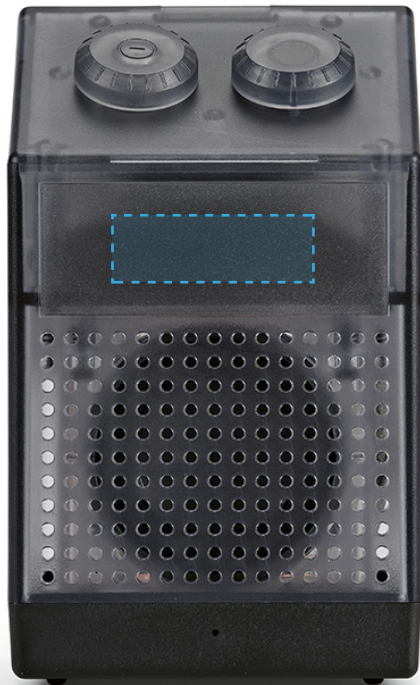

AER001

FUSIONBEAT

TECHNOLOGY | EARBUDS

ER01

CASE

DOMING | DIGITAL UV

MAX. COLOUR PRINT:

Full Colour

Full Colour

SCALE: 1:1

PRINT AREA

AER001

FUSIONBEAT

TECHNOLOGY | EARBUDS

ER01

CASE

PAD PRINTING

MAX. COLOUR PRINT: 1 Colour

SCALE: 1:1

PRINT AREA