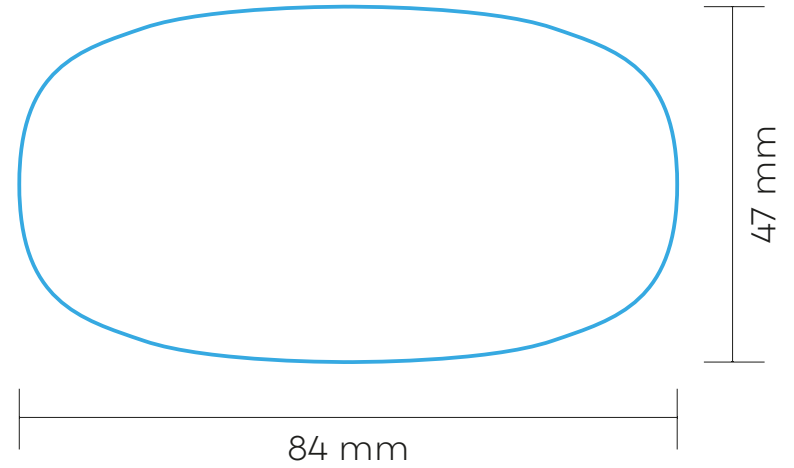

AER002

AEROTUNES

TECHNOLOGY | EARBUDS

ER01

CASE

DOMING | DIGITAL UV

MAX. COLOUR PRINT:

Full Colour

Full Colour

SCALE: 1:1

PRINT AREA

AER002

AEROTUNES

TECHNOLOGY | EARBUDS

ER01

CASE

PAD PRINTING

MAX. COLOUR PRINT: 1 Colour

SCALE: 1:1

PRINT AREA 