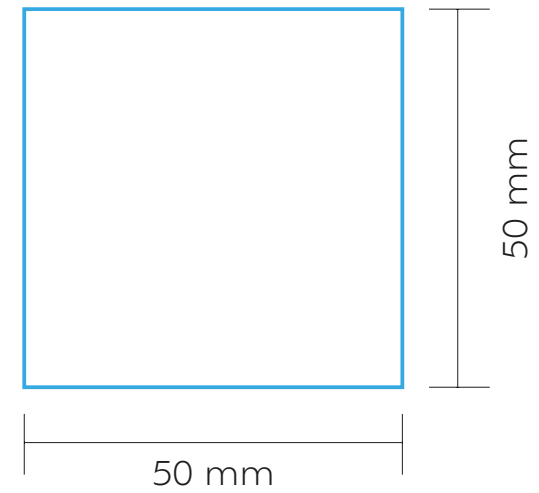

## TRANSFER | TRANSFER DIGITAL

MAX. COLOUR PRINT:

4 Colours

Full Colour

180 mm

260 mm

SCALE: 1:2

PRINT AREA

# BACK

LASER

MAX. COLOUR PRINT:

1

150 mm

190 mm

SCALE: 1:2

PRINT AREA

# CARD POCKET

TRANSFER | TRANSFER DIGITAL | LASER

MAX. COLOUR PRINT.:

4 Colours

Full Colour

1 Colour

SCALE: 1:1

PRINT AREA