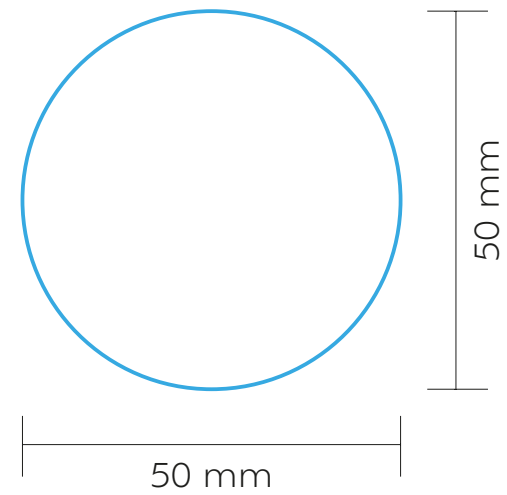

## FRONT

FRONT

BACK

UV CIRCULAR | LASER

MAX. COLOUR PRINT: 1

Full Colour

1

SCALE: 1:2

### SCREEN PRINTING

MAX. COLOUR PRINT:

1 Colour

SCALE: 1:2

PRINT AREA

AFF001

# LID

UV DIGITAL | SCREEN PRINTING | LASER

MAX. COLOUR PRINT.: Full Colour 1 Colour 1

SCALE: 1:1

PRINT AREA 