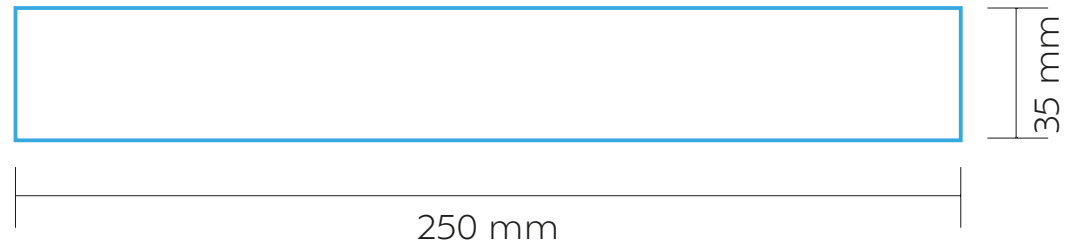

## FRONT

FRONT

BACK

### SCREEN PRINTING

MAX. COLOUR PRINT:

1 Colour

SCALE: 1:2

PRINT AREA

AFF001