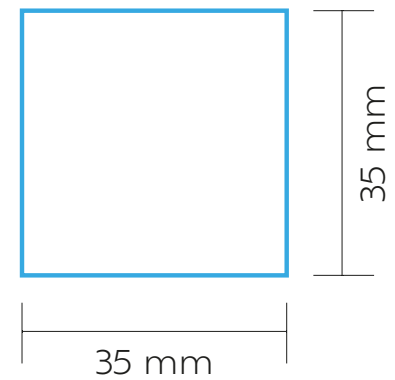

1

SCALE: 1:1

PRINT AREA

AFF004

REMBRANDT 600

HOME | FOOD FLASK

FF02

LID

PAD PRINTING

MAX. COLOUR PRINT: 1 Colour

SCREEN PRINTING

MAX. COLOUR PRINT: 1 Colour

SCALE: 1:1

PRINT AREA