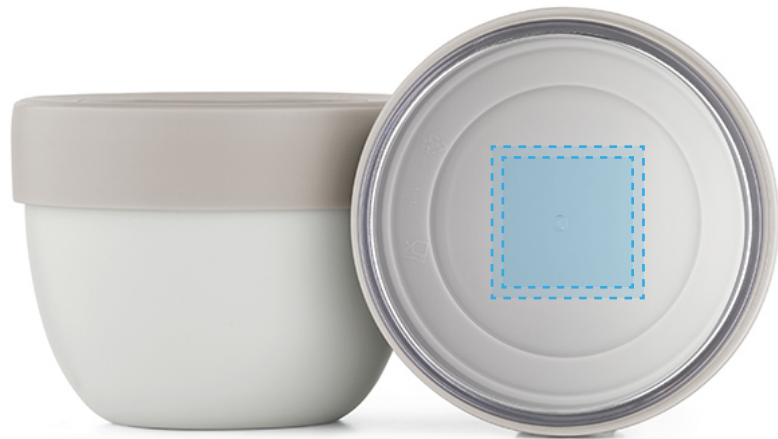

AFF004

REMBRANDT 600

HOME | FOOD FLASK

FF01

FLASK

PAD PRINTING | LASER

MAX. COLOUR PRINT: 1

Colour

1

SCALE: 1:1

PRINT AREA

AFF004

REMBRANDT 600

HOME | FOOD FLASK

FF02

LID

PAD PRINTING

MAX. COLOUR PRINT: 1 Colour

SCREEN PRINTING

MAX. COLOUR PRINT: 1 Colour

SCALE: 1:1

PRINT AREA