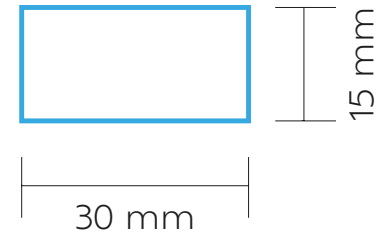

AFF004

REMBRANDT 600

HOME | FOOD FLASK

FF01

FLASK

PAD PRINTING | LASER

MAX. COLOUR PRINT: 1

Colour

1

SCALE: 1:1

PRINT AREA

AFF004

REMBRANDT 600

HOME | FOOD FLASK

FF02

LID

PAD PRINTING

MAX. COLOUR PRINT: 1 Colour

SCREEN PRINTING

MAX. COLOUR PRINT: 1 Colour

SCALE: 1:1

PRINT AREA