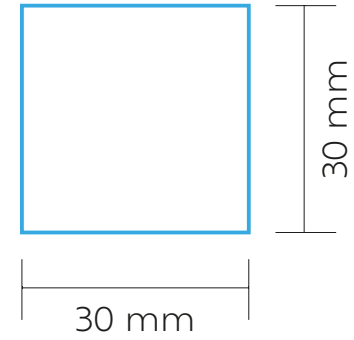

1

SCALE: 1:1

PRINT AREA

AFF004

REMBRANDT 600

HOME | FOOD FLASK

FF02

LID

PAD PRINTING

MAX. COLOUR PRINT: 1 Colour

SCREEN PRINTING

MAX. COLOUR PRINT: 1 Colour

SCALE: 1:1

PRINT AREA