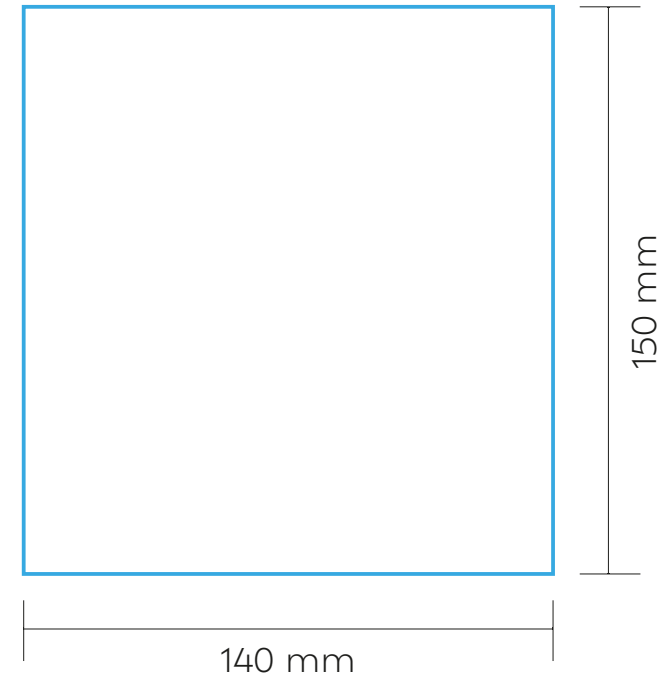

MAX. COLOUR PRINT:

4 colours

Full Colour

150 mm

120 mm

SCALE: 1:1

PRINT AREA

AGB004

SIDE

EMBROIDERY

MAX. COLOUR PRINT: 12 colours

12 colours

LEFT/RIGHT

90 mm

90 mm

SCALE: 1:1

PRINT AREA

AGB004

SEOUL

BAGS | GYM BAG

GB04 | GB07

SIDE

TRANSFER | TRANSFER DIGITAL

MAX. COLOUR PRINT:

4 colours

Full Colour

LEFT/RIGHT

SCALE: 1:2

PRINT AREA