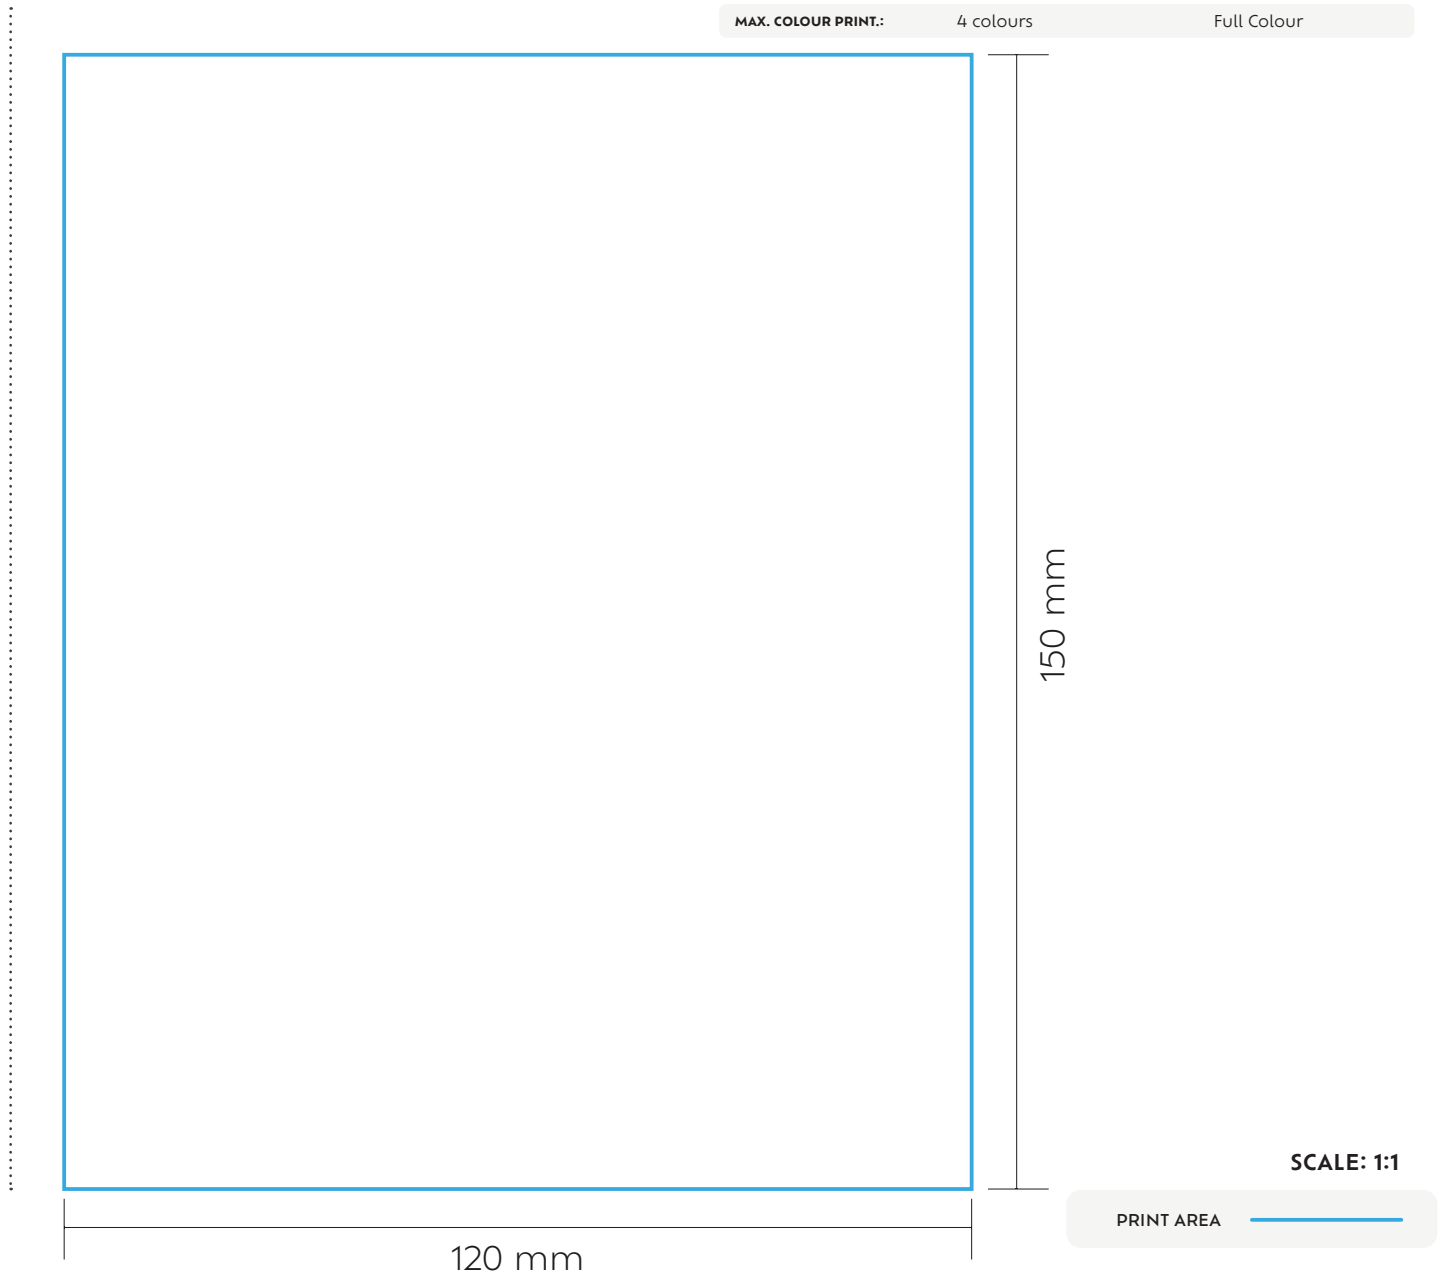

SCALE: 1:1

PRINT AREA

AGB004

SEOUL

BAGS | GYM BAG

GB01

FRONT

TRANSFER | TRANSFER DIGITAL

MAX. COLOUR PRINT:

4 colours

Full Colour

150 mm

120 mm

SCALE: 1:1

PRINT AREA

AGB004

SIDE

EMBROIDERY

MAX. COLOUR PRINT: 12 colours

12 colours

LEFT/RIGHT

90 mm

90 mm

SCALE: 1:1

4 colours

Full Colour

LEFT/RIGHT

SCALE: 1:2

PRINT AREA