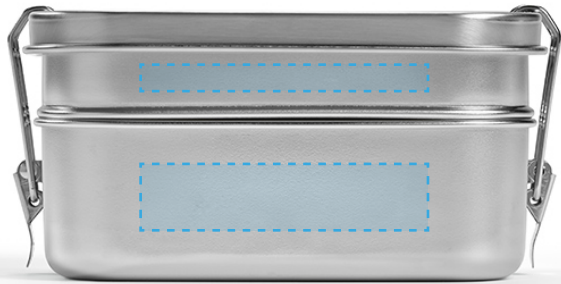

MAX. COLOUR PRINT: 1

SCALE: 1:1

PRINT AREA 

ALB003

PICASSO

HOME | LUNCHBOX

LB05 | LB09 | LB13 | LB14

SIDE

FRONT

BACK

LASER

MAX. COLOUR PRINT.: 1

LOWER

LASER

MAX. COLOUR PRINT.: 1

MIDDLE