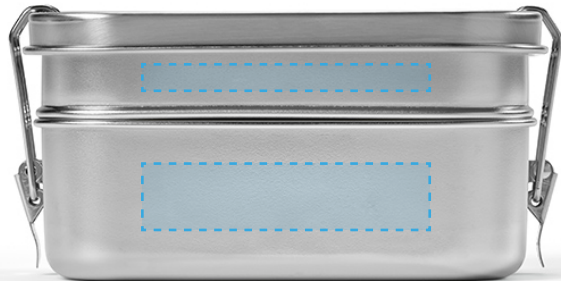

MAX. COLOUR PRINT: 1

SCALE: 1:1

PRINT AREA 

ALB003

PICASSO

HOME | LUNCHBOX

LB05 | LB09 | LB13 | LB14

SIDE

FRONT

BACK

LASER

MAX. COLOUR PRINT.: 1

LOWER

LASER

MAX. COLOUR PRINT.: 1

MIDDLE