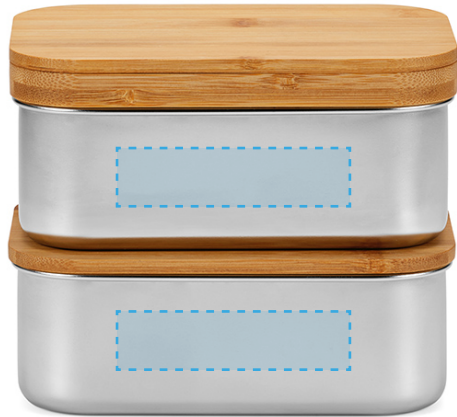

ALB004

VERMEER

HOME | LUNCHBOX

LB04 | LB07 | LB15 | LB16

DOWN/TOP BOX SIDE

LASER | SCREEN PRINTING

MAX. COLOUR PRINT:

1

1 Colour

SIDE 1

SIDE 2

25 mm

100 mm

SCALE: 1:1

PRINT AREA

ALB004

VERMEER

HOME | LUNCHBOX

LB06 | LB08

MIDDLE/TOP WOOD

SCREEN PRINTING | UV DIGITAL | LASER

MAX. COLOUR PRINT:

1 Colour

Full Colour