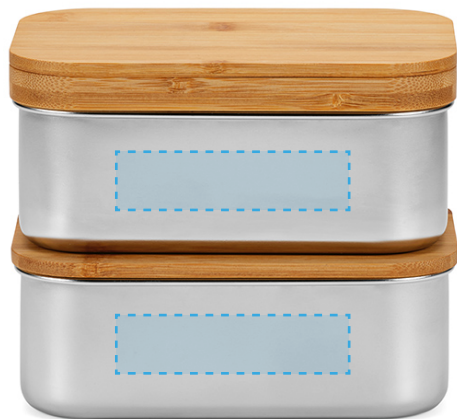

ALB004

VERMEER

HOME | LUNCHBOX

LB04 | LB07 | LB15 | LB16

DOWN/TOP BOX SIDE

LASER | SCREEN PRINTING

MAX. COLOUR PRINT:

1

1 Colour

SIDE 1

SIDE 2

25 mm

100 mm

SCALE: 1:1

PRINT AREA

ALB004

VERMEER

HOME | LUNCHBOX

LB06 | LB08

MIDDLE/TOP WOOD

SCREEN PRINTING | UV DIGITAL | LASER

MAX. COLOUR PRINT:

1 Colour

Full Colour