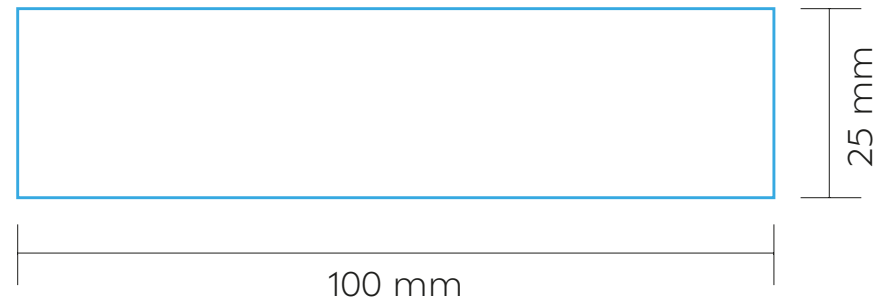

ALB004

VERMEER

HOME | LUNCHBOX

LB04 | LB07 | LB15 | LB16

DOWN/TOP BOX SIDE

LASER | SCREEN PRINTING

MAX. COLOUR PRINT:

1

1 Colour

SIDE 1

SIDE 2

25 mm

100 mm

SCALE: 1:1

PRINT AREA

ALB004

1

SCALE: 1:1

PRINT AREA