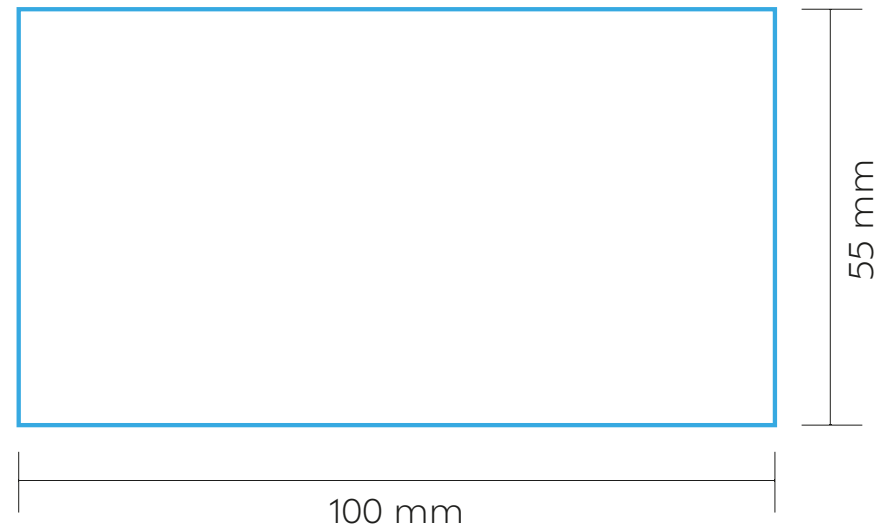

ALB006

TINTORETTO

HOME | LUNCHBOX

LB01

LID

SCREEN PRINTING

MAX. COLOUR PRINT:

1 Colour

SCALE: 1:1

PRINT AREA