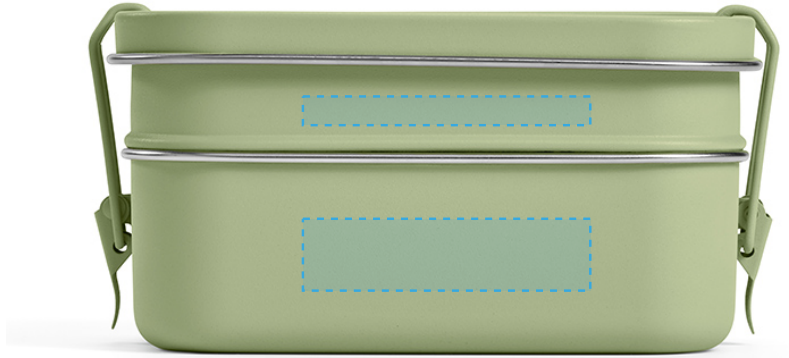

MAX. COLOUR PRINT: 1

SCALE: 1:1

PRINT AREA 

ALB006

TINTORETTO

HOME | LUNCHBOX

SIDE 1

SIDE 2

LB09 | LB05 | LB13 | LB14

MIDDLE/LOWER SIDE

LASER

MAX. COLOUR PRINT: 1

MIDDLE

LASER

MAX. COLOUR PRINT: 1

LOWER