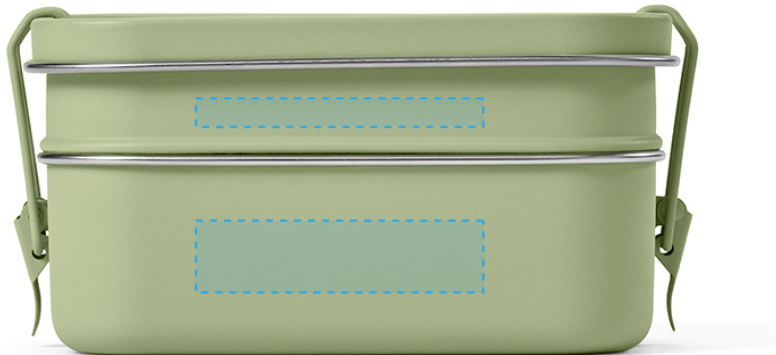

MAX. COLOUR PRINT: 1

SCALE: 1:1

PRINT AREA 

ALB006

TINTORETTO

HOME | LUNCHBOX

SIDE 1

SIDE 2

LB09 | LB05 | LB13 | LB14

MIDDLE/LOWER SIDE

LASER

MAX. COLOUR PRINT: 1

MIDDLE

LASER

MAX. COLOUR PRINT: 1

LOWER