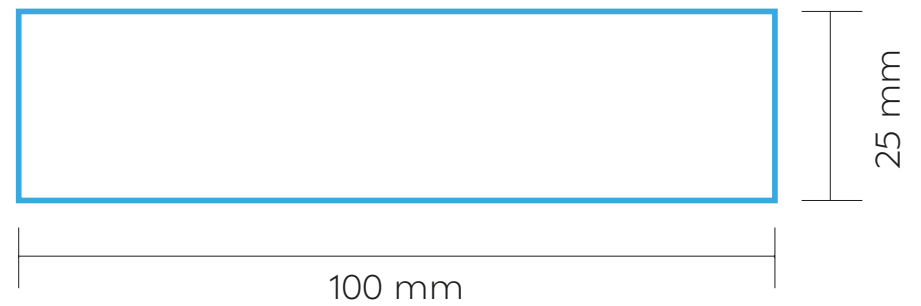

MAX. COLOUR PRINT: 1

SCALE: 1:1

PRINT AREA 

ALB006

TINTORETTO

HOME | LUNCHBOX

SIDE 1

SIDE 2

LB09 | LB05 | LB13 | LB14

MIDDLE/LOWER SIDE

LASER

MAX. COLOUR PRINT: 1

MIDDLE

LASER

MAX. COLOUR PRINT: 1

LOWER

SCALE: 1:1

PRINT AREA 