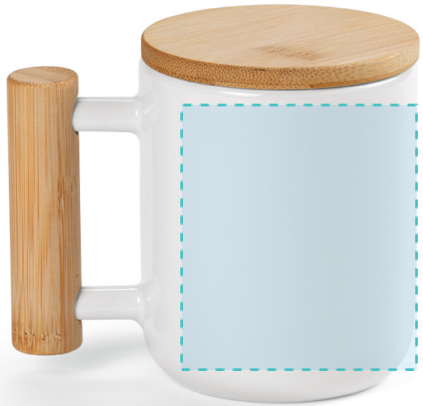

AMG001

DOURO

DRINKWARE | MUG

MG01

MUG

SUBLIMATION

MAX. COLOUR PRINT:

Full colour

80 mm

190 mm

SCALE: 1:1

PRINT AREA

AMG001

DOURO

DRINKWARE | MUG

MG04

LID

LASER

MAX. COLOUR PRINT.: 1 colour

PAD PRINTING

MAX. COLOUR PRINT.: 1 colour

SCALE: 1:1

PRINT AREA

AMG001

DOURO

DRINKWARE | MUG

MG08

BOTTOM

FIRING

MAX. COLOUR PRINT: 12 Colours

SCALE: 1:1

PRINT AREA