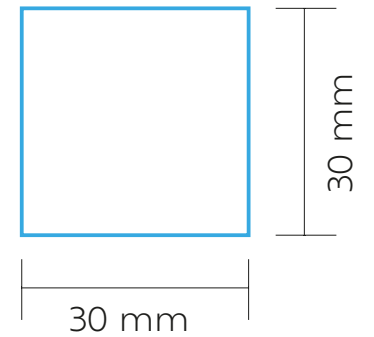

80 mm

190 mm

SCALE: 1:1

PRINT AREA

AMG001

DOURO

DRINKWARE | MUG

MG04

LID

LASER

MAX. COLOUR PRINT.: 1 colour

PAD PRINTING

MAX. COLOUR PRINT.: 1 colour

SCALE: 1:1

PRINT AREA

AMG001

DOURO

DRINKWARE | MUG

MG08

BOTTOM

FIRING

MAX. COLOUR PRINT: 12 Colours

SCALE: 1:1

PRINT AREA