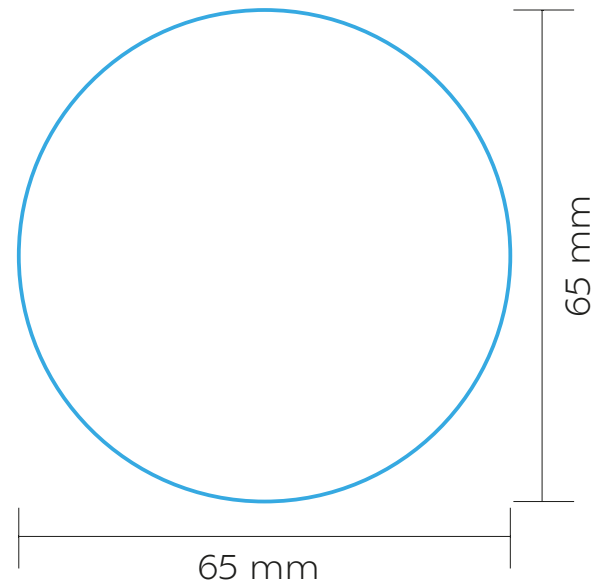

80 mm

190 mm

SCALE: 1:1

PRINT AREA

AMG001

DOURO

DRINKWARE | MUG

MG04

LID

LASER

MAX. COLOUR PRINT.: 1 colour

PAD PRINTING

MAX. COLOUR PRINT.: 1 colour

SCALE: 1:1

PRINT AREA

AMG001

DOURO

DRINKWARE | MUG

MG08

BOTTOM

FIRING

MAX. COLOUR PRINT: 12 Colours

SCALE: 1:1

PRINT AREA