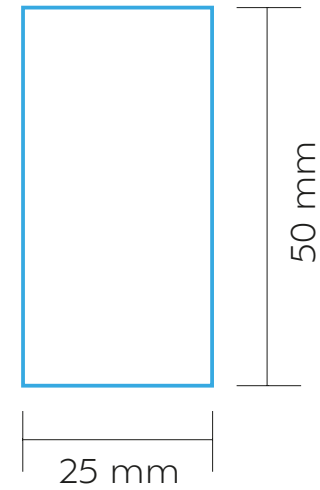

## MUG

FRONT

BACK

**FIRING**

MAX. COLOUR PRINT: 10 colours

70 mm

240 mm

SCALE: 1:1

# MUG

PAD PRINTING

MAX. COLOUR PRINT: 1 colour

1 colour

FRONT | BACK

FRONT | BACK

SCALE: 1:1

PRINT AREA

# BOTTOM

FIRING

MAX. COLOUR PRINT: 12 Colours

SCALE: 1:1

PRINT AREA