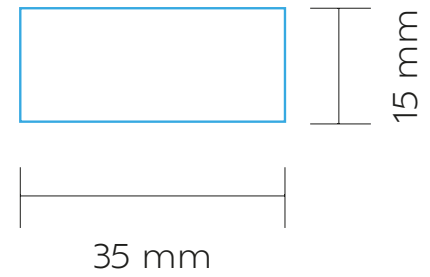

# BOTTOM

FIRING

MAX. COLOUR PRINT: 12 Colours

SCALE: 1:1

PRINT AREA