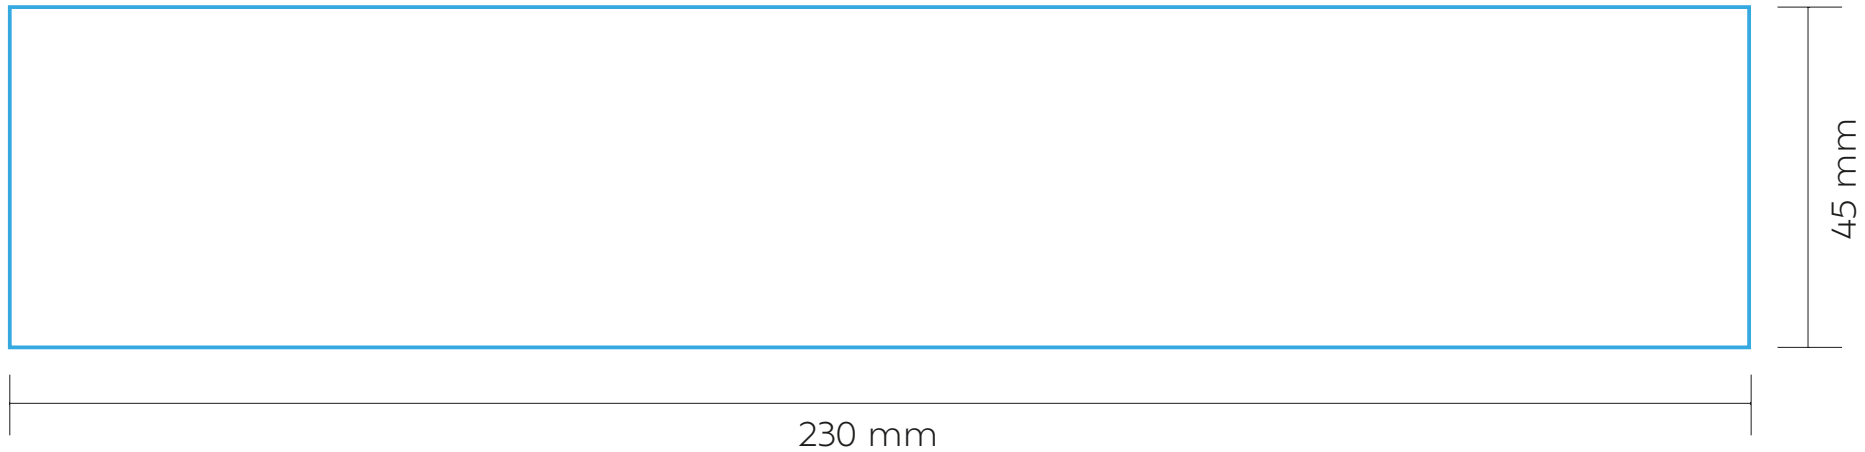

# MUG

FRONT

BACK

SCREEN PRINTING

MAX. COLOUR PRINT: 1 colour

1 colour

230 mm

45 mm