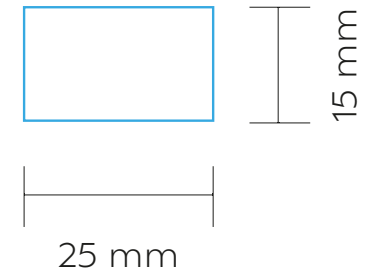

SCALE: 1:1

PRINT AREA

AMG007

TIBER 250

DRINKWARE | MUG

MG08

BOTTOM

FIRING

MAX. COLOUR PRINT: 12 Colours

SCALE: 1:1

PRINT AREA 