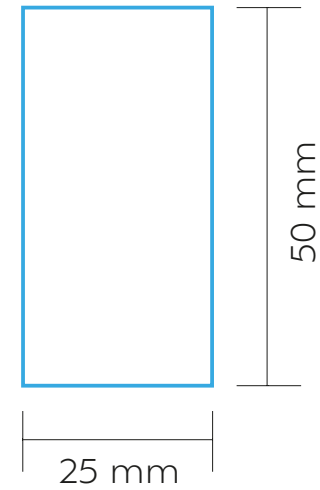

FIRING

MAX. COLOUR PRINT: 10 colours

60 mm

220 mm

SCALE: 1:1

PRINT AREA

AMG007

TIBER 250

DRINKWARE | MUG

MG01 | MG05

MUG

FRONT | BACK

PAD PRINTING

MAX. COLOUR PRINT: 1 colour

1 colour

FRONT | BACK

MAX. COLOUR PRINT: 12 Colours

SCALE: 1:1

PRINT AREA 