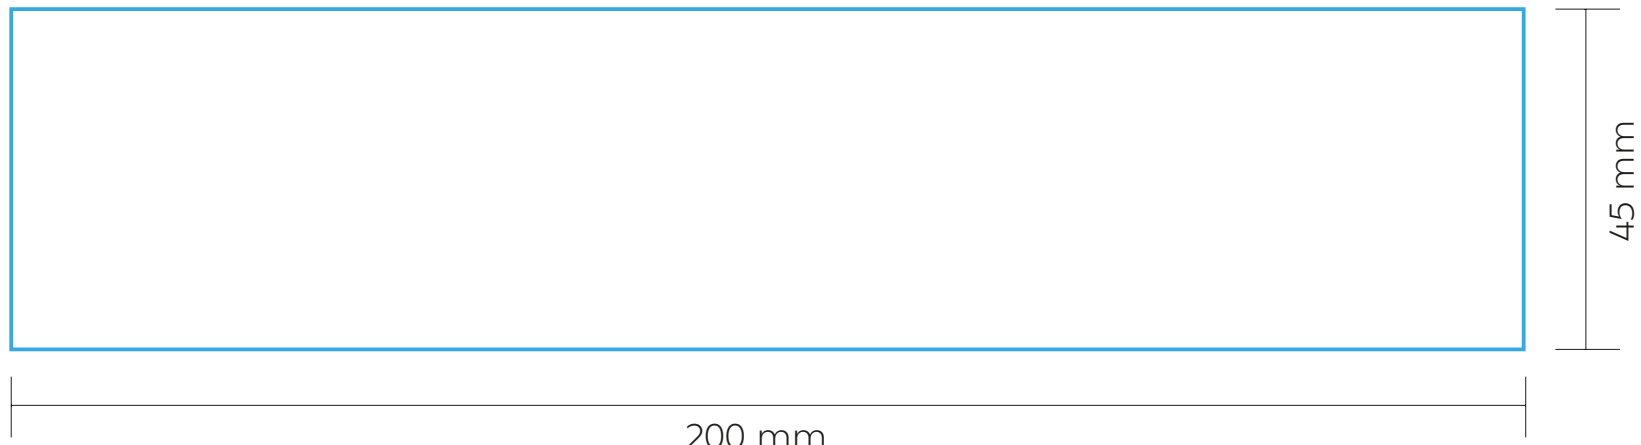

SCREEN PRINTING

MAX. COLOUR PRINT: 1 colour