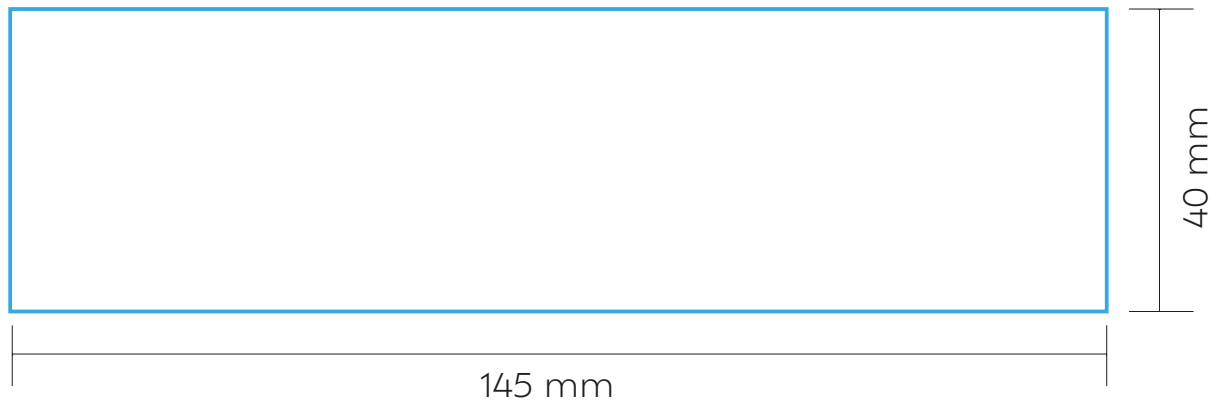

## FIRING

MAX. COLOUR PRINT: 10 colours

SCALE: 1:1

PRINT AREA 

AMG008