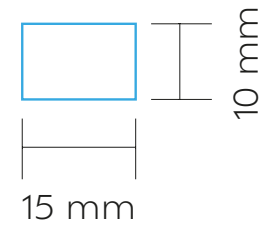

# MUG

PAD PRINTING

MAX. COLOUR PRINT: 1 colour

1 colour

FRONT | BACK

SCALE: 1:1

PRINT AREA

AMG008

# BOTTOM

FIRING

MAX. COLOUR PRINT: 12 Colours

SCALE: 1:1

PRINT AREA 