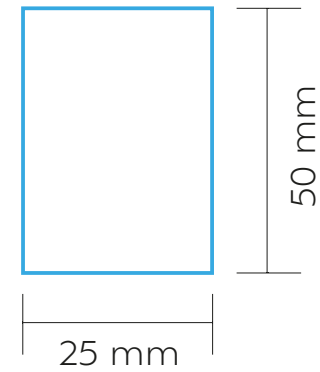

## FIRING

MAX. COLOUR PRINT: 10 colours

SCALE: 1:1

PRINT AREA 

AMG008

# MUG

PAD PRINTING

MAX. COLOUR PRINT: 1 colour

1 colour

FRONT | BACK

SCALE: 1:1

PRINT AREA

AMG008