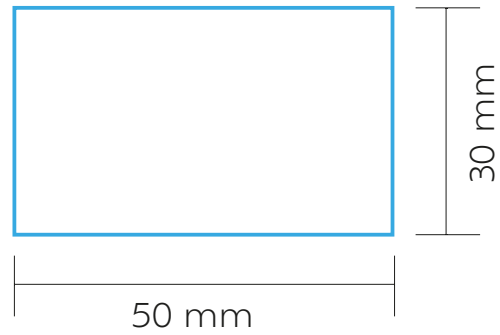

## SCREEN PRINTING

MAX. COLOUR PRINT: 1 colour

SCALE: 1:1

PRINT AREA 

AMG008