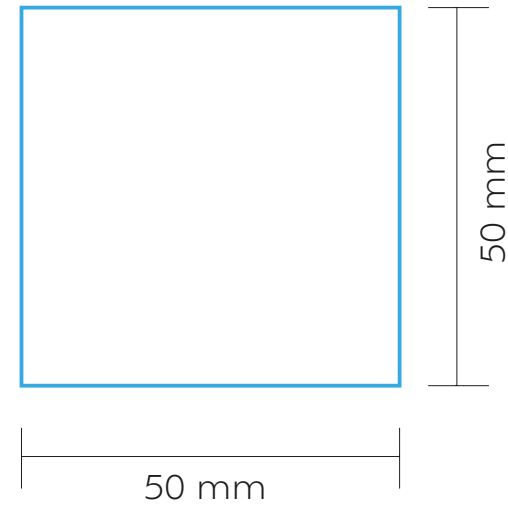

AMG012

ELBE 350

DRINKWARE | MUG

FRONT / BACK

MG01 | MG05
MUG | SIDE

LASER

MAX. COLOUR PRINT: 1

SCALE: 1:1

MAX. COLOUR PRINT: 10 colours

60 mm

220 mm

SCALE: 1:1

PRINT AREA