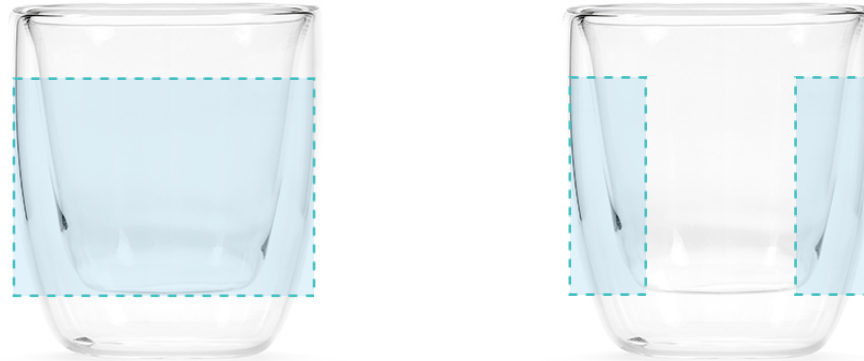

AMG017

MEUSE 75

DRINKWARE | MUG

MG01 | MG05

MUG | SIDE

LASER

MAX. COLOUR PRINT: 1

FRONT / BACK

FRONT / BACK

SCALE: 1:1

PRINT AREA 

AMG017

MEUSE 75

DRINKWARE | MUG

MG01
MUG

FIRING

MAX. COLOUR PRINT: 10 colours

SCALE: 1:1

PRINT AREA 