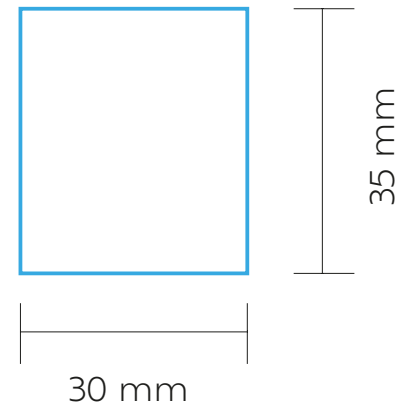

FRONT / BACK

SCALE: 1:1

PRINT AREA 

AMG017

MEUSE 75

DRINKWARE | MUG

MG01
MUG

FIRING

MAX. COLOUR PRINT: 10 colours

SCALE: 1:1

PRINT AREA 