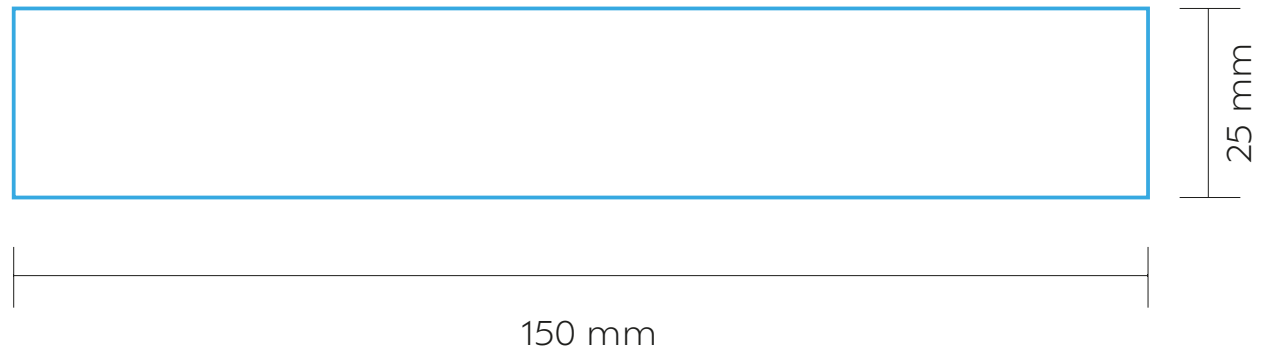

1

SCALE: 1:1

PRINT AREA

APN008

FAULKNER

OFFICE | PEN

PN10
BOX

SCREEN PRINTING

MAX. COLOUR PRINT: 1 Colour

SCALE: 1:1

PRINT AREA